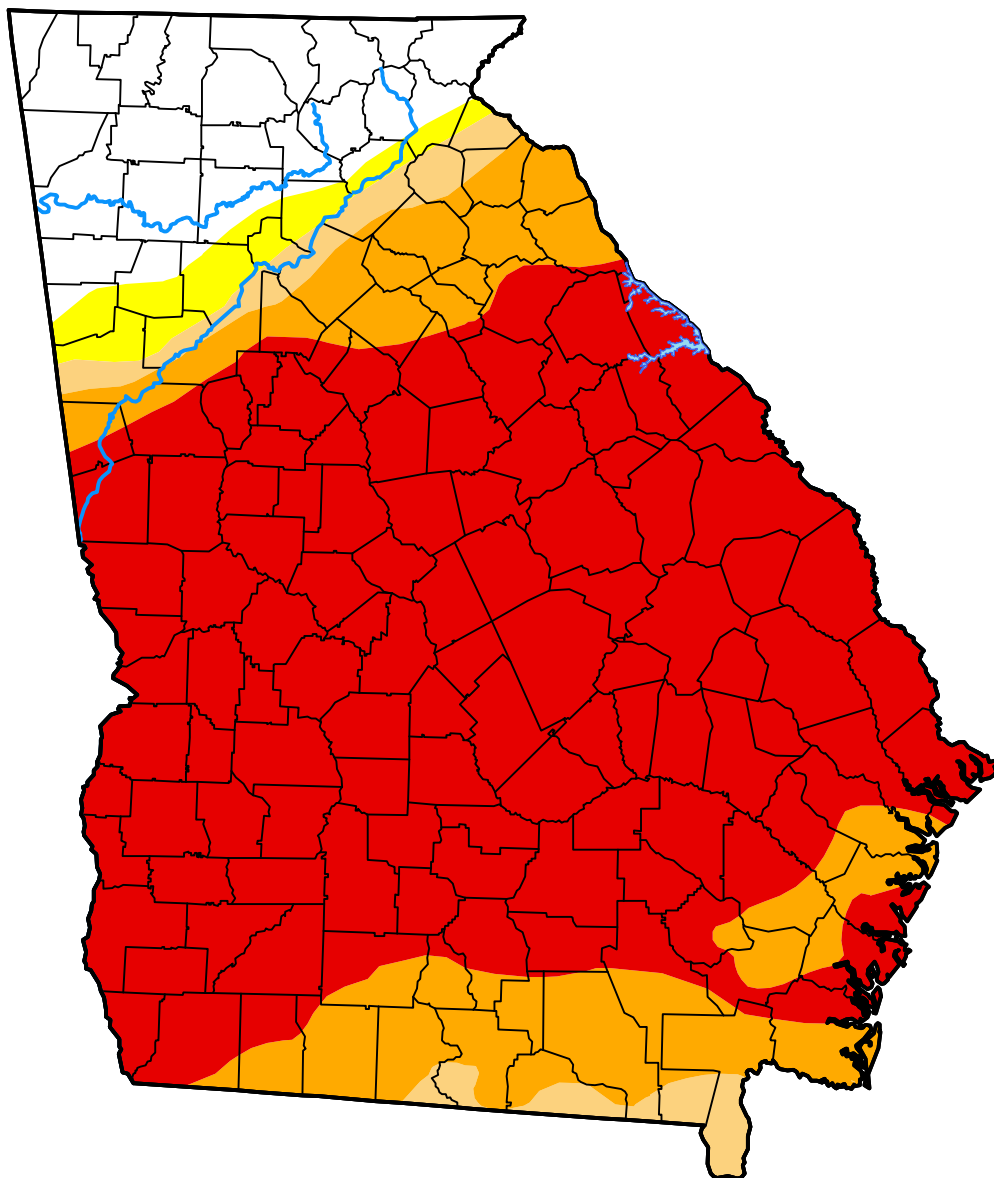

U.S. Drought Monitor

Georgia

December 20, 2011
(Released Thursday, Dec. 22, 2011)
Valid 7 a.m. EST

Intensity:

-  None
-  D0 Abnormally Dry
-  D1 Moderate Drought
-  D2 Severe Drought
-  D3 Extreme Drought
-  D4 Exceptional Drought

The Drought Monitor focuses on broad-scale conditions. Local conditions may vary. For more information on the Drought Monitor, go to <https://droughtmonitor.unl.edu/About.aspx>

Author:

Matthew Rosencrans
CPC/NCEP/NWS/NOAA