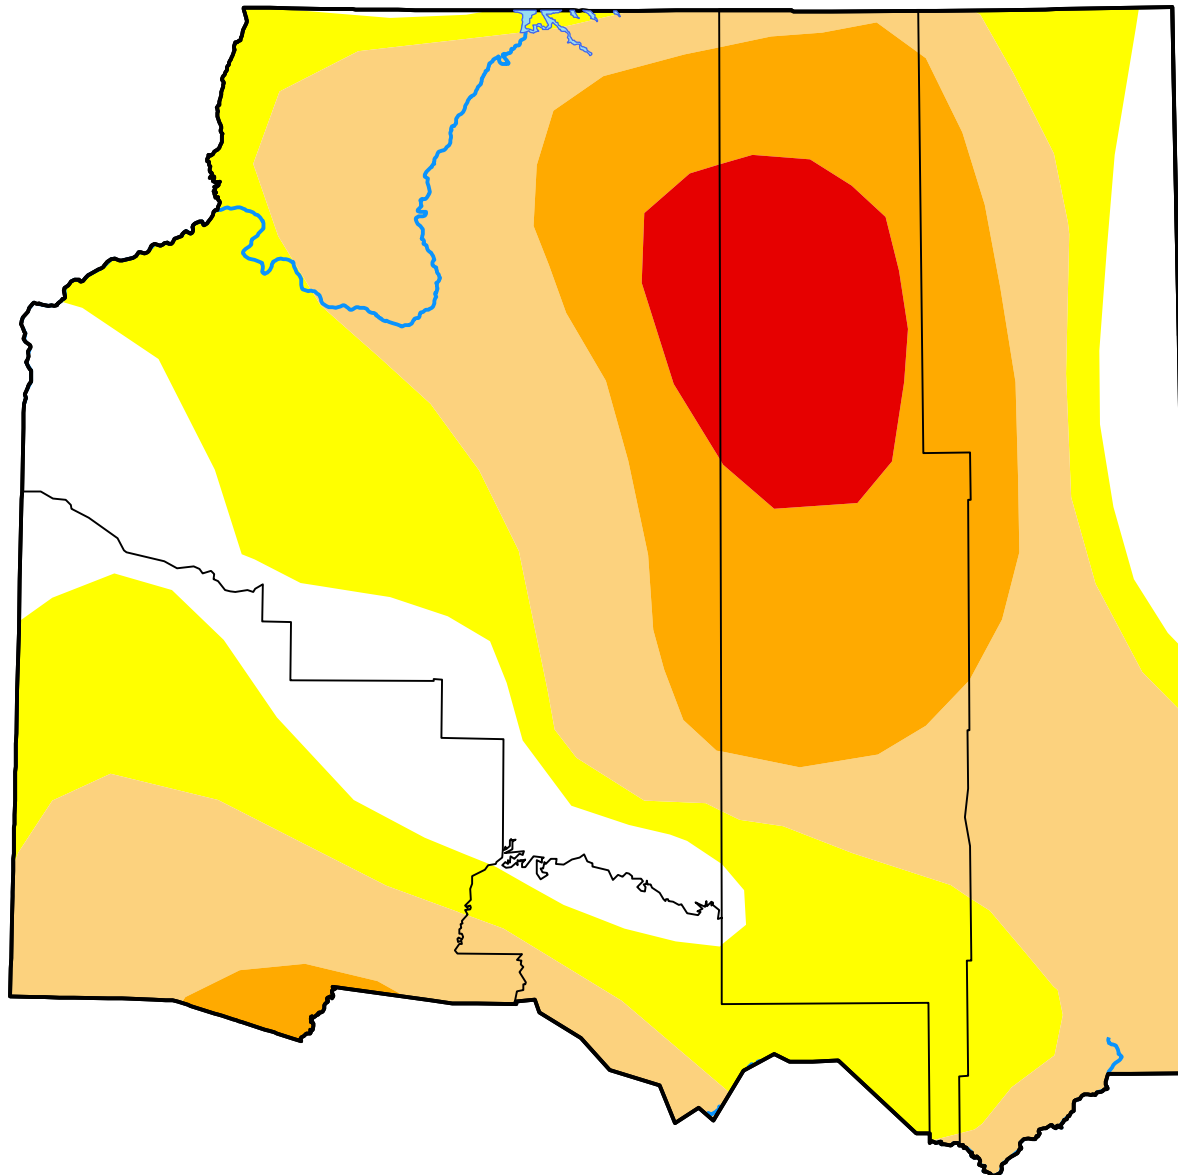

# U.S. Drought Monitor Flagstaff, AZ WFO

December 20, 2011  
(Released Thursday, Dec. 22, 2011)  
Valid 7 a.m. EST

### Intensity:

-  None
-  D0 Abnormally Dry
-  D1 Moderate Drought
-  D2 Severe Drought
-  D3 Extreme Drought
-  D4 Exceptional Drought

*The Drought Monitor focuses on broad-scale conditions. Local conditions may vary. For more information on the Drought Monitor, go to <https://droughtmonitor.unl.edu/About.aspx>*