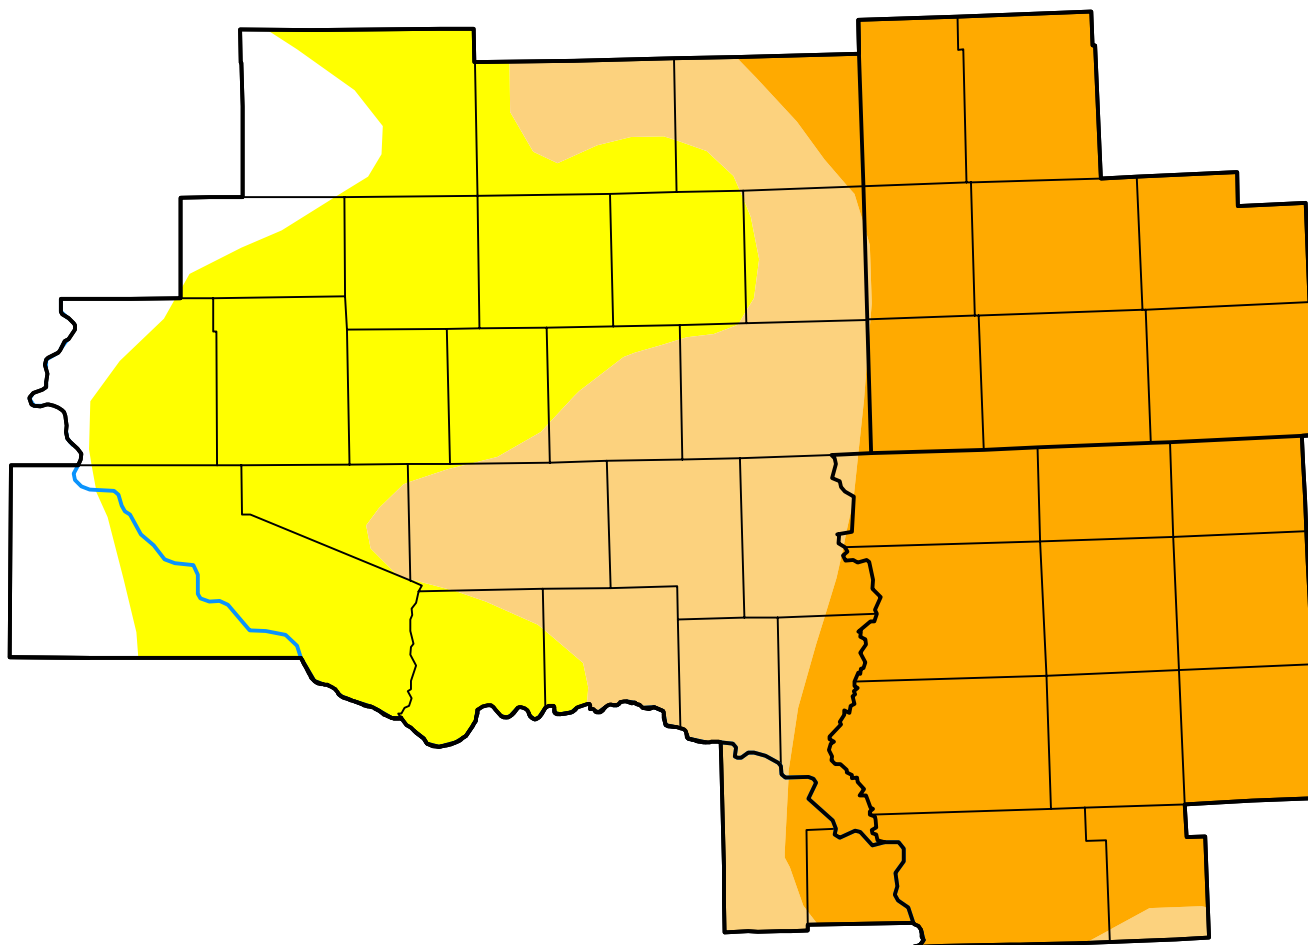

# U.S. Drought Monitor

## Sioux Falls, SD WFO

December 20, 2011  
(Released Thursday, Dec. 22, 2011)  
Valid 7 a.m. EST

### Intensity:

-  None
-  D0 Abnormally Dry
-  D1 Moderate Drought
-  D2 Severe Drought
-  D3 Extreme Drought
-  D4 Exceptional Drought

*The Drought Monitor focuses on broad-scale conditions. Local conditions may vary. For more information on the Drought Monitor, go to <https://droughtmonitor.unl.edu/About.aspx>*