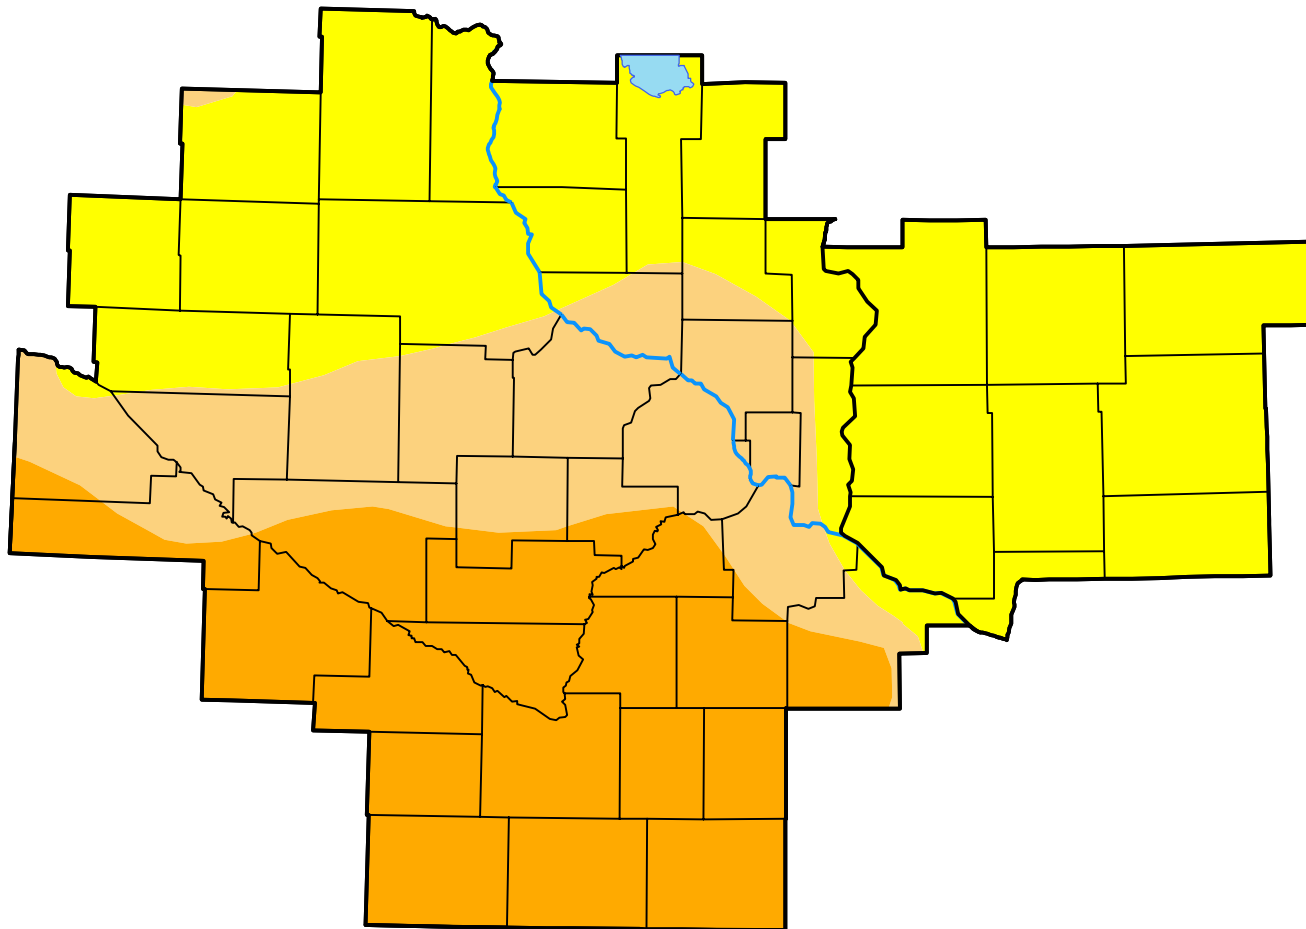

# Twin Cities/Chanhassen, MN WFO

Intensity:

-  None
-  D0 Abnormally Dry
-  D1 Moderate Drought
-  D2 Severe Drought
-  D3 Extreme Drought
-  D4 Exceptional Drought

*The Drought Monitor focuses on broad-scale conditions. Local conditions may vary. For more information on the Drought Monitor, go to <https://droughtmonitor.unl.edu/About.aspx>*

Author:

Matthew Rosencrans  
CPC/NCEP/NWS/NOAA