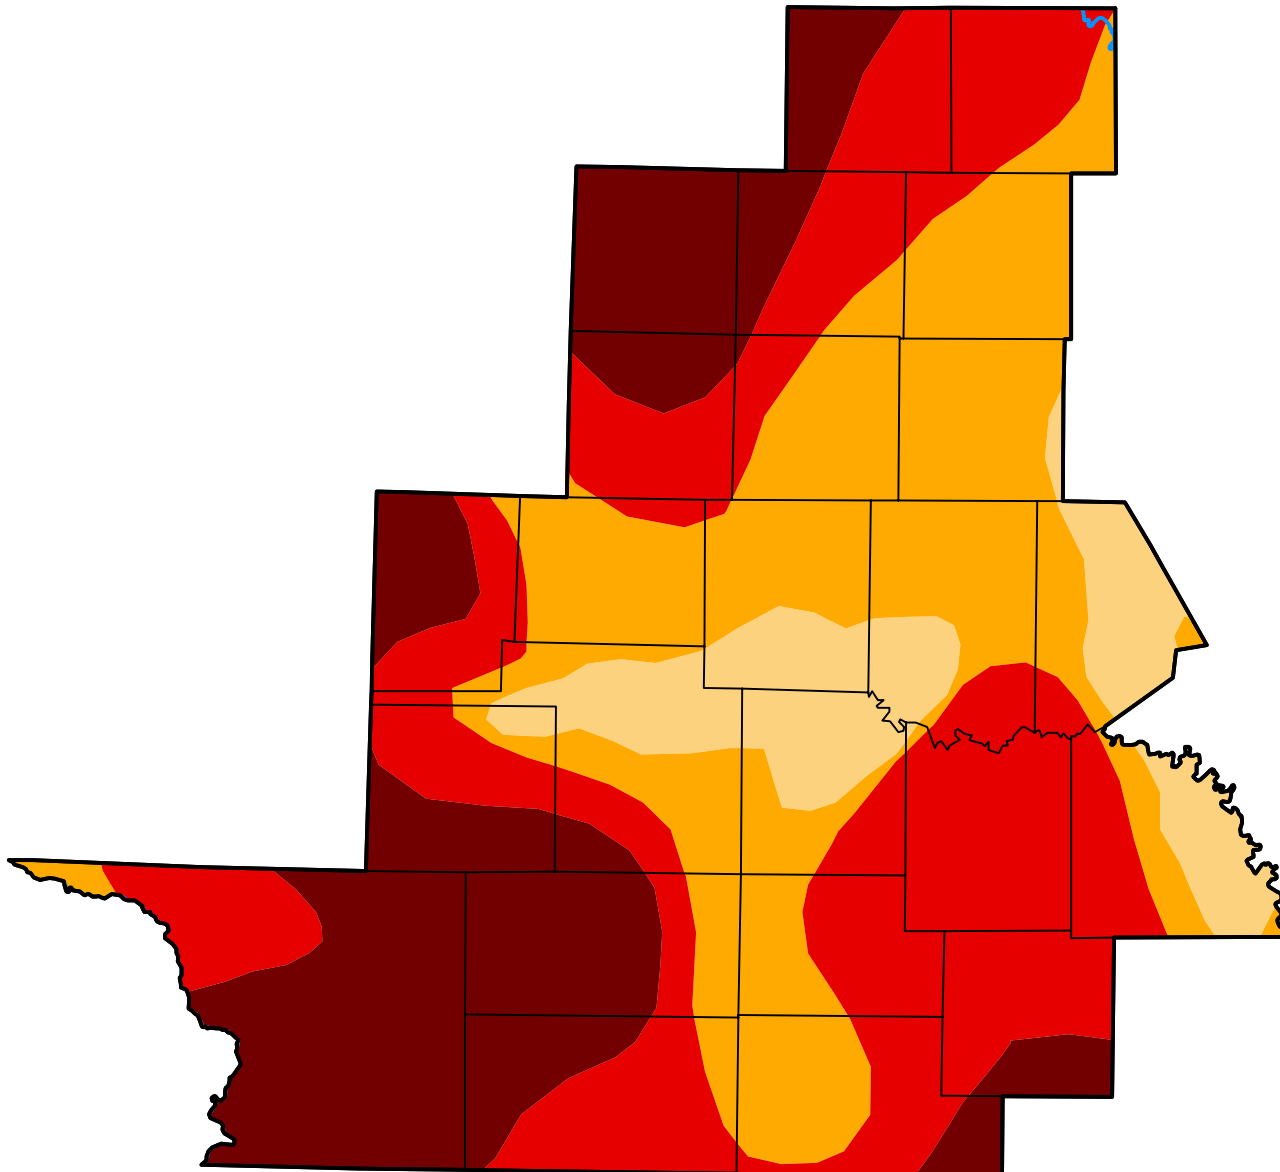

U.S. Drought Monitor

San Angelo, TX WFO

December 20, 2011
(Released Thursday, Dec. 22, 2011)
Valid 7 a.m. EST

Intensity:

-  None
-  D0 Abnormally Dry
-  D1 Moderate Drought
-  D2 Severe Drought
-  D3 Extreme Drought
-  D4 Exceptional Drought

The Drought Monitor focuses on broad-scale conditions. Local conditions may vary. For more information on the Drought Monitor, go to <https://droughtmonitor.unl.edu/About.aspx>

Author:

Matthew Rosencrans
CPC/NCEP/NWS/NOAA