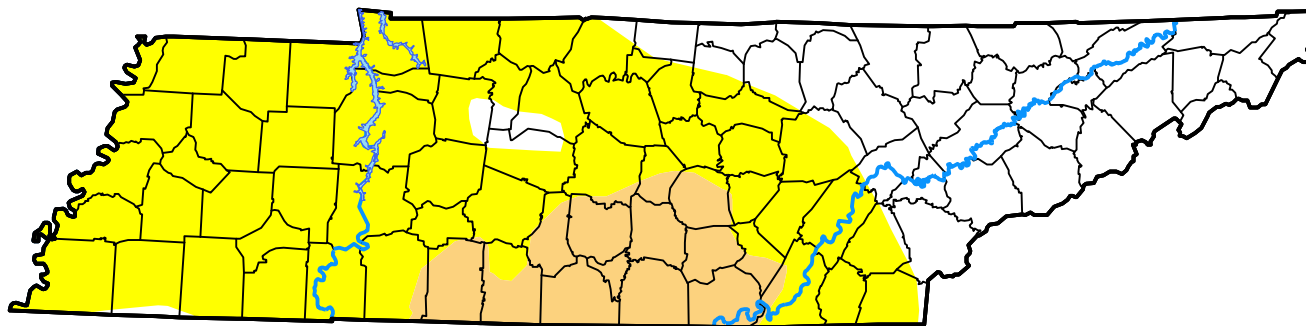

# U.S. Drought Monitor Tennessee

**May 1, 2012**  
(Released Thursday, May. 3, 2012)  
Valid 8 a.m. EDT