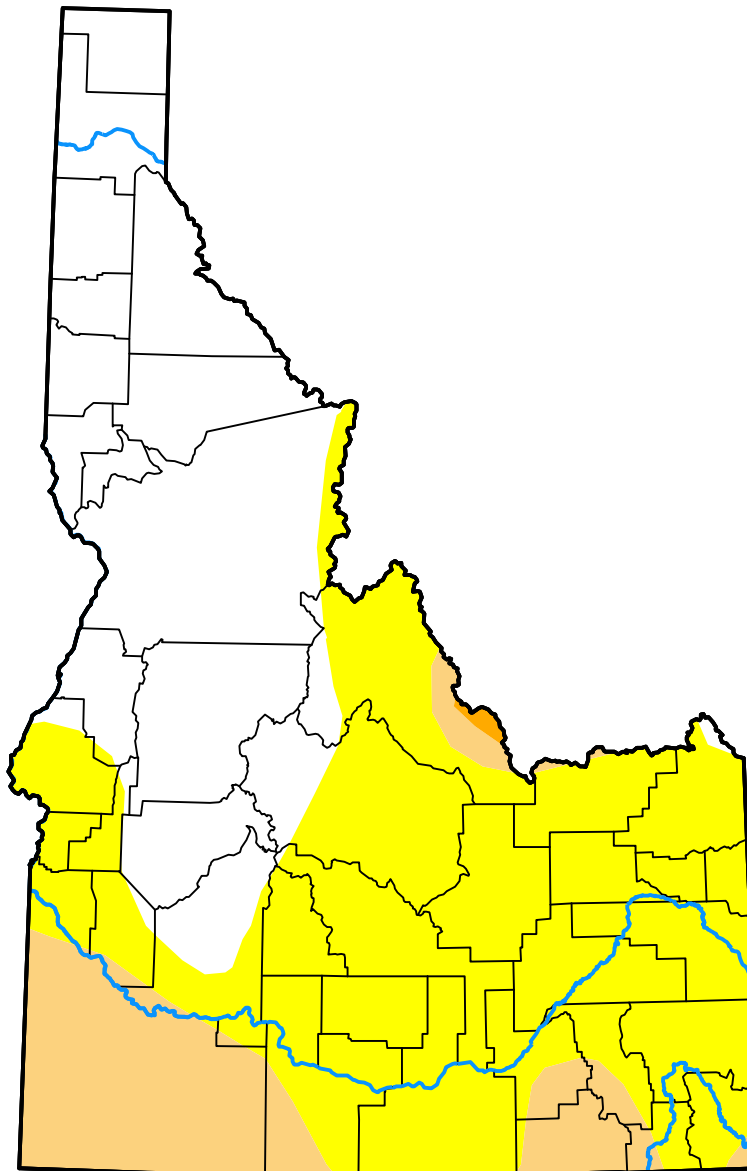

# U.S. Drought Monitor

## Idaho

July 17, 2012  
(Released Thursday, Jul. 19, 2012)  
Valid 8 a.m. EDT

### Intensity:

-  None
-  D0 Abnormally Dry
-  D1 Moderate Drought
-  D2 Severe Drought
-  D3 Extreme Drought
-  D4 Exceptional Drought

*The Drought Monitor focuses on broad-scale conditions. Local conditions may vary. For more information on the Drought Monitor, go to <https://droughtmonitor.unl.edu/About.aspx>*