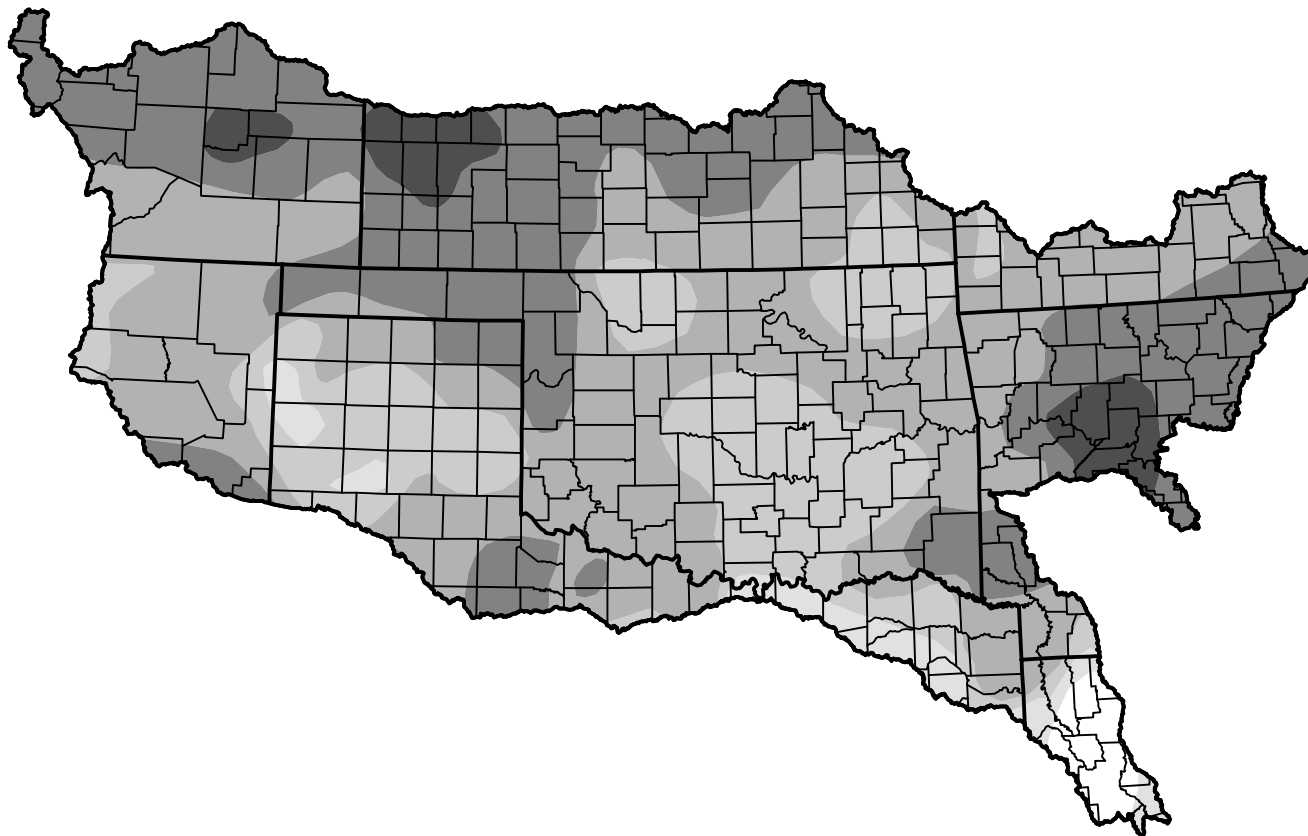

# Arkansas-White-Red Watershed

Intensity:

-  None
-  D0 Abnormally Dry
-  D1 Moderate Drought
-  D2 Severe Drought
-  D3 Extreme Drought
-  D4 Exceptional Drought

*The Drought Monitor focuses on broad-scale conditions. Local conditions may vary. For more information on the Drought Monitor, go to <https://droughtmonitor.unl.edu/About.aspx>*

Author:

Richard Heim  
NCEI/NOAA