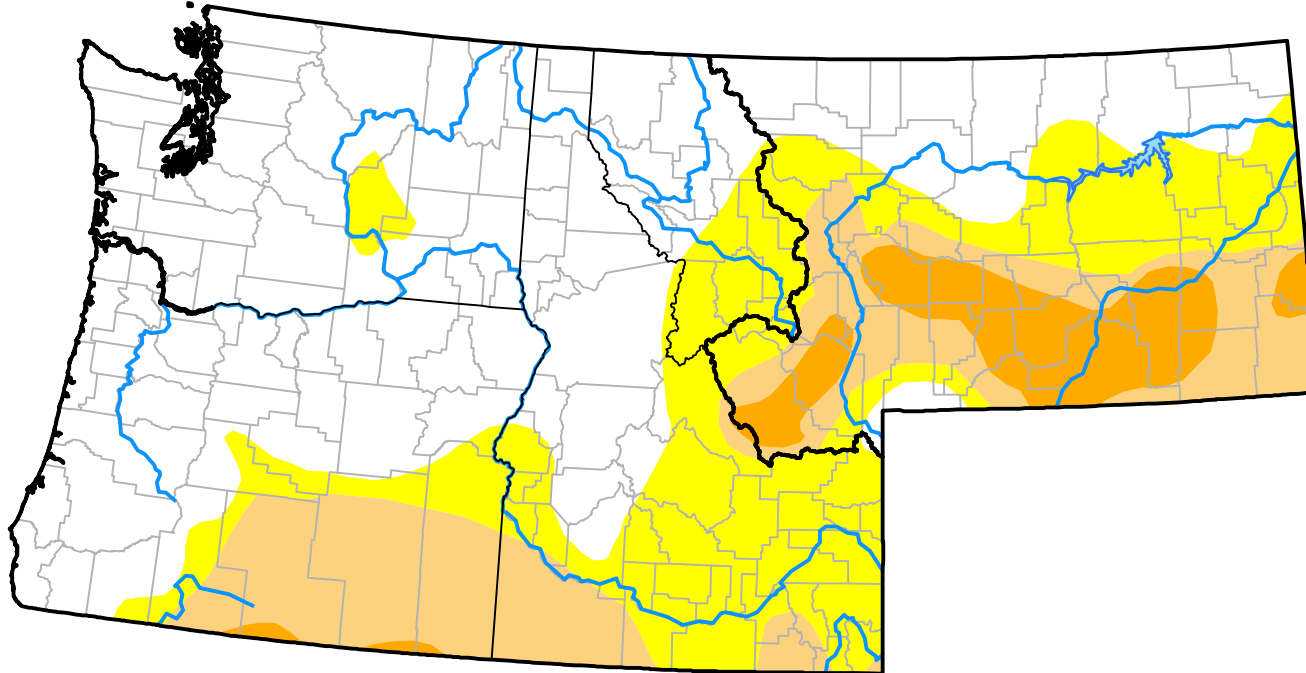

Northwest RDEWS and Surrounding Areas

Intensity:

-  None
-  D0 Abnormally Dry
-  D1 Moderate Drought
-  D2 Severe Drought
-  D3 Extreme Drought
-  D4 Exceptional Drought

The Drought Monitor focuses on broad-scale conditions. Local conditions may vary. For more information on the Drought Monitor, go to <https://droughtmonitor.unl.edu/About.aspx>