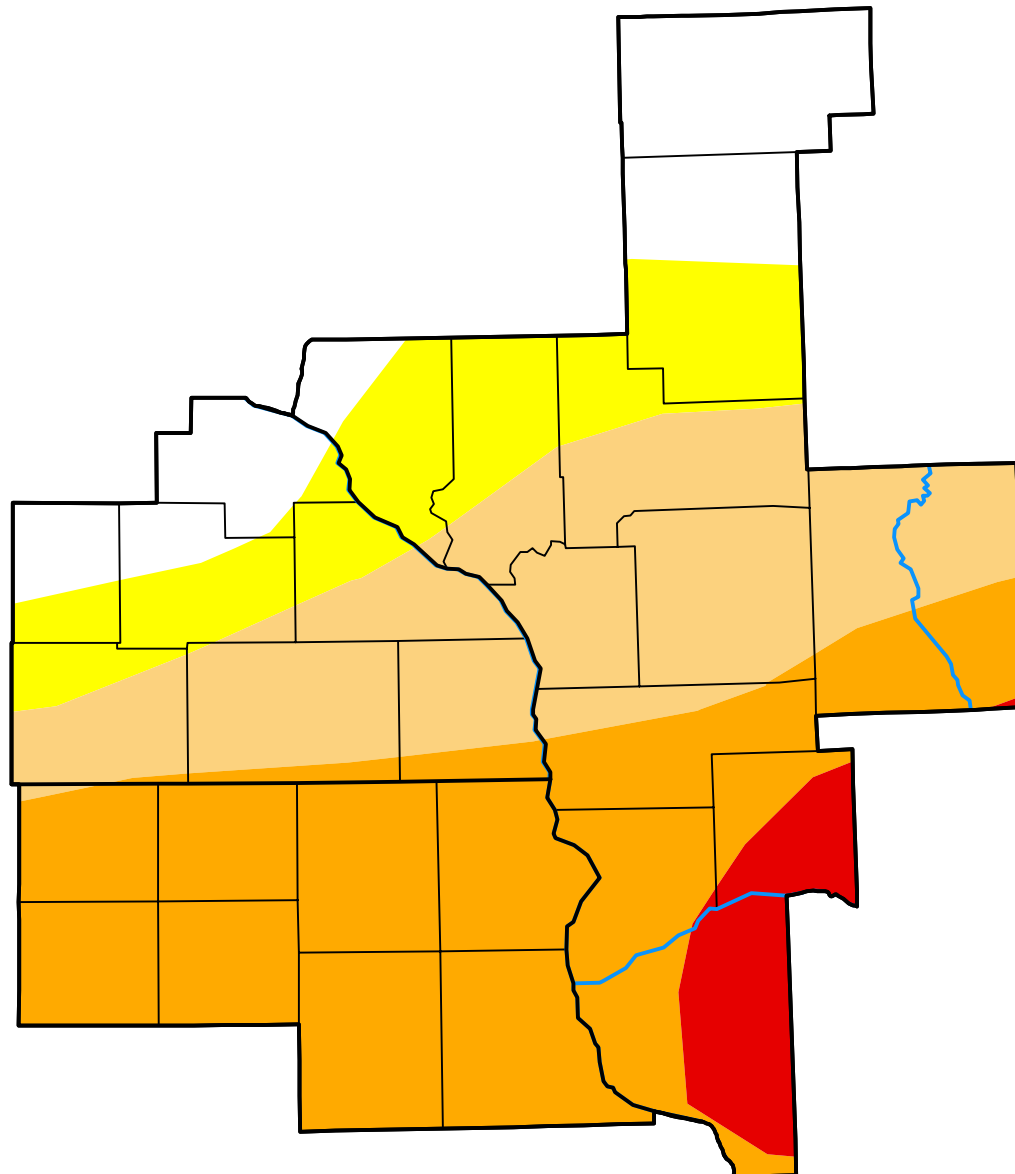

U.S. Drought Monitor LaCrosse, WI WFO

July 17, 2012
(Released Thursday, Jul. 19, 2012)
Valid 8 a.m. EDT

Intensity:

-  None
-  D0 Abnormally Dry
-  D1 Moderate Drought
-  D2 Severe Drought
-  D3 Extreme Drought
-  D4 Exceptional Drought

The Drought Monitor focuses on broad-scale conditions. Local conditions may vary. For more information on the Drought Monitor, go to <https://droughtmonitor.unl.edu/About.aspx>

Author:

Richard Heim
NCEI/NOAA