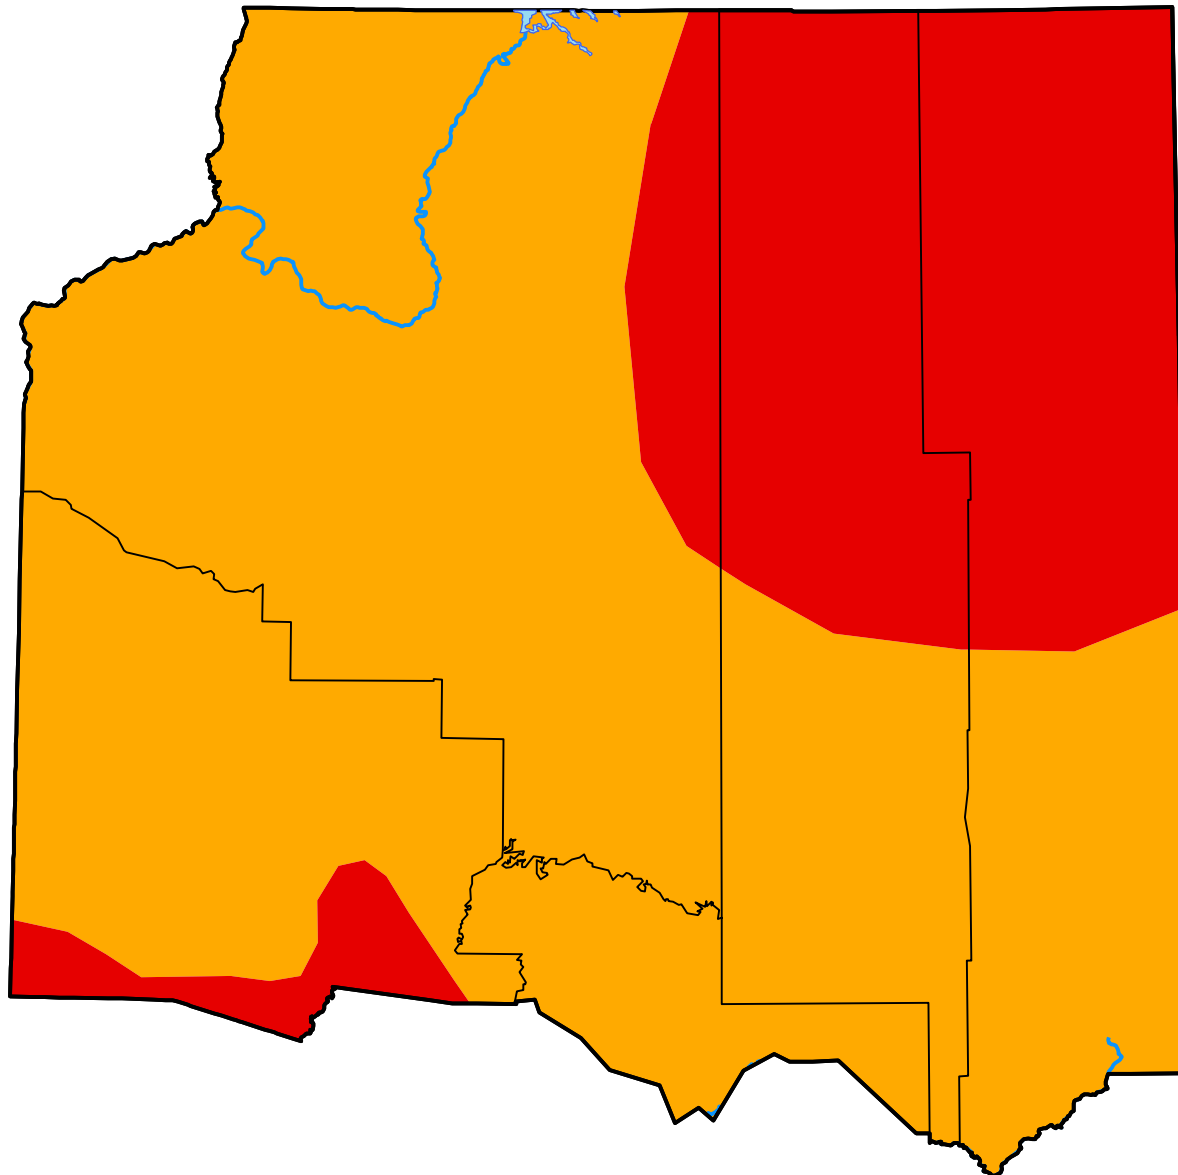

U.S. Drought Monitor Flagstaff, AZ WFO

July 17, 2012
(Released Thursday, Jul. 19, 2012)
Valid 8 a.m. EDT

Intensity:

-  None
-  D0 Abnormally Dry
-  D1 Moderate Drought
-  D2 Severe Drought
-  D3 Extreme Drought
-  D4 Exceptional Drought

The Drought Monitor focuses on broad-scale conditions. Local conditions may vary. For more information on the Drought Monitor, go to <https://droughtmonitor.unl.edu/About.aspx>

Author:

Richard Heim
NCEI/NOAA