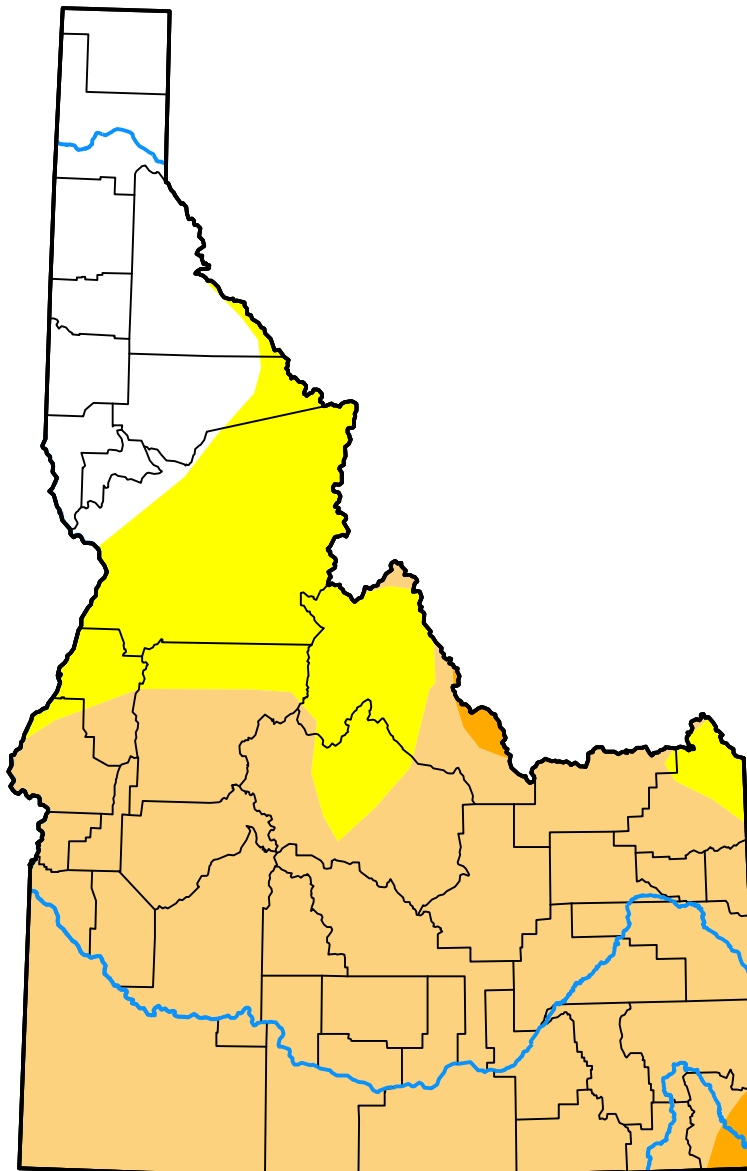

U.S. Drought Monitor

Idaho

October 16, 2012
(Released Thursday, Oct. 18, 2012)
Valid 8 a.m. EDT

Intensity:

-  None
-  D0 Abnormally Dry
-  D1 Moderate Drought
-  D2 Severe Drought
-  D3 Extreme Drought
-  D4 Exceptional Drought

The Drought Monitor focuses on broad-scale conditions. Local conditions may vary. For more information on the Drought Monitor, go to <https://droughtmonitor.unl.edu/About.aspx>

Author:

Matthew Rosencrans
CPC/NCEP/NWS/NOAA