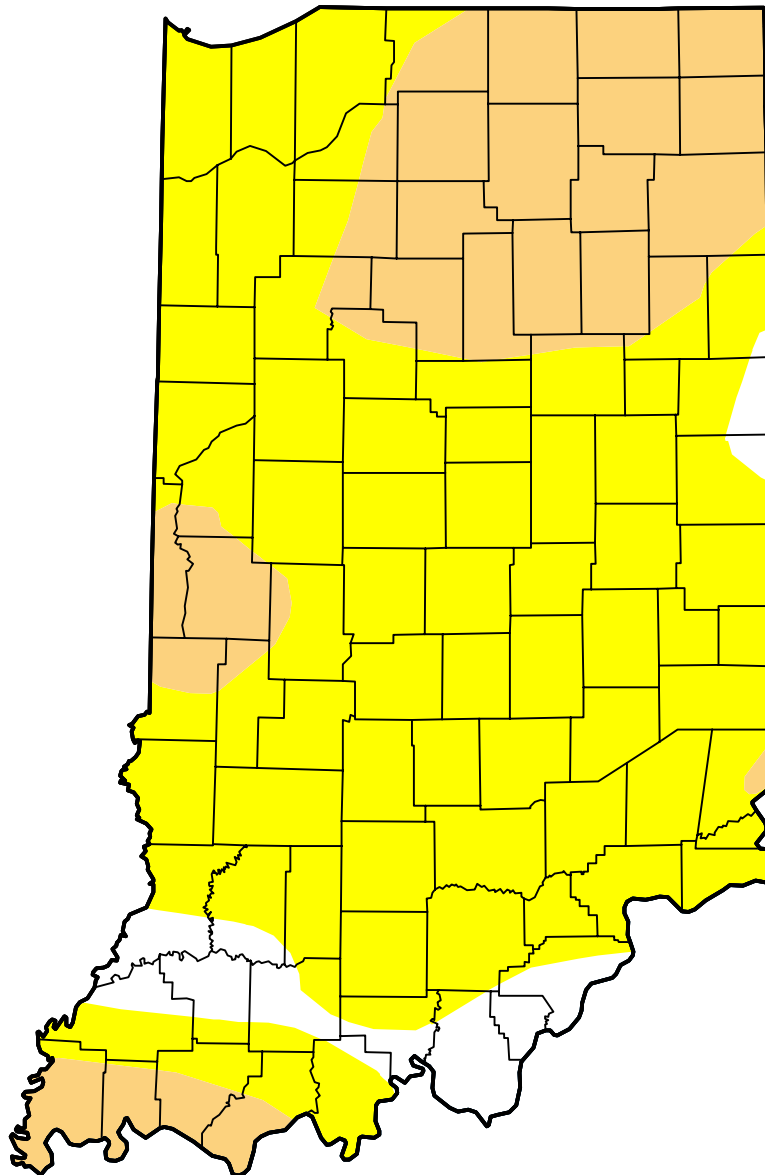

U.S. Drought Monitor

Indiana

October 16, 2012
(Released Thursday, Oct. 18, 2012)
Valid 8 a.m. EDT

Intensity:

-  None
-  D0 Abnormally Dry
-  D1 Moderate Drought
-  D2 Severe Drought
-  D3 Extreme Drought
-  D4 Exceptional Drought

The Drought Monitor focuses on broad-scale conditions. Local conditions may vary. For more information on the Drought Monitor, go to <https://droughtmonitor.unl.edu/About.aspx>

Author:

Matthew Rosencrans
CPC/NCEP/NWS/NOAA