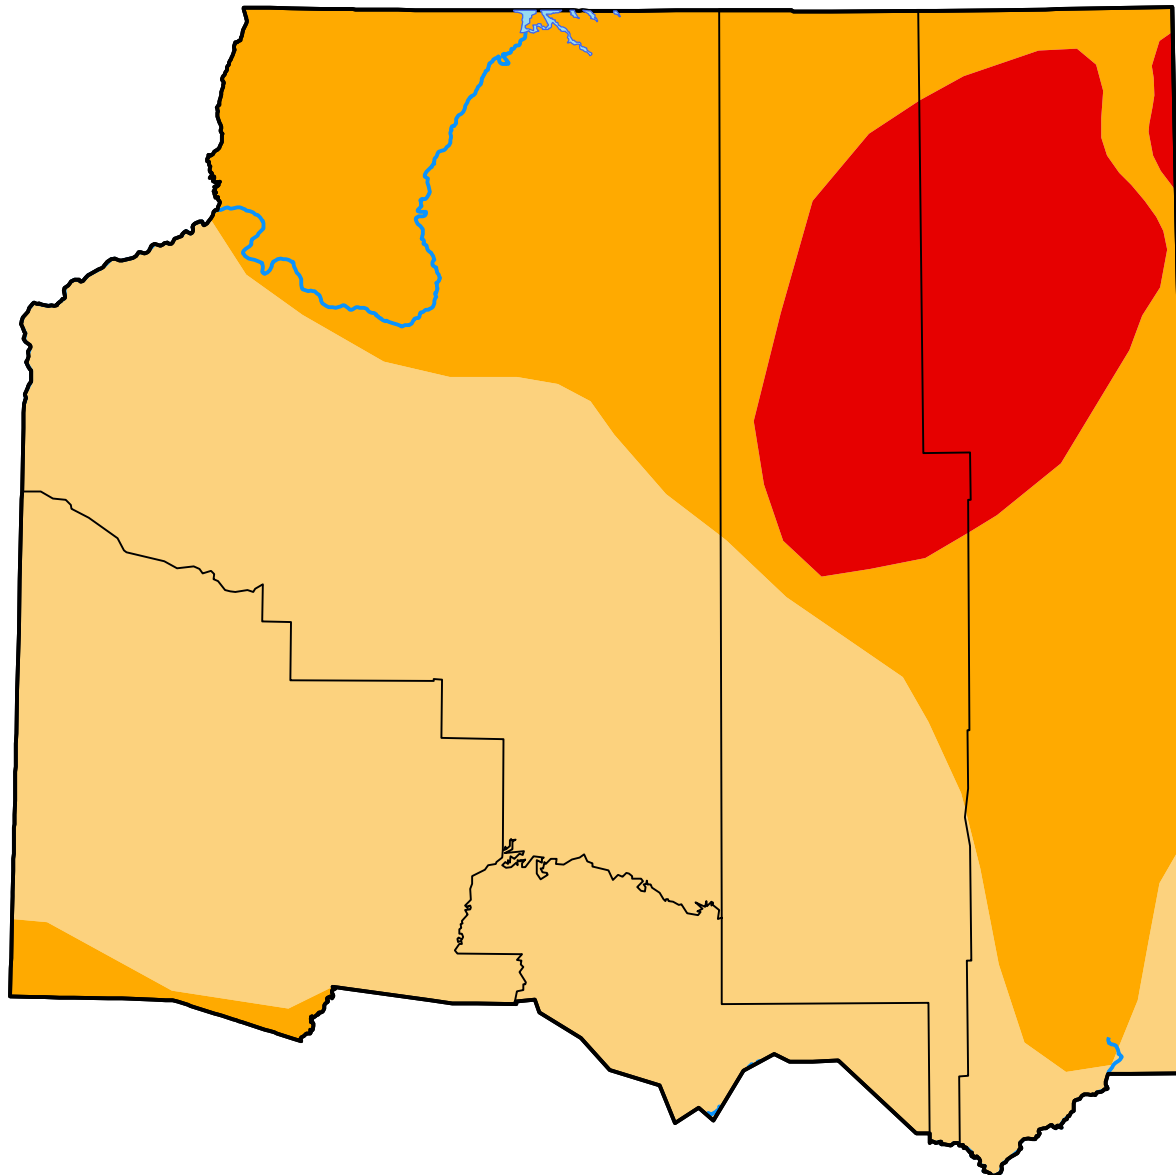

U.S. Drought Monitor Flagstaff, AZ WFO

October 16, 2012
(Released Thursday, Oct. 18, 2012)
Valid 8 a.m. EDT

Intensity:

-  None
-  D0 Abnormally Dry
-  D1 Moderate Drought
-  D2 Severe Drought
-  D3 Extreme Drought
-  D4 Exceptional Drought

The Drought Monitor focuses on broad-scale conditions. Local conditions may vary. For more information on the Drought Monitor, go to <https://droughtmonitor.unl.edu/About.aspx>

Author:

Matthew Rosencrans
CPC/NCEP/NWS/NOAA