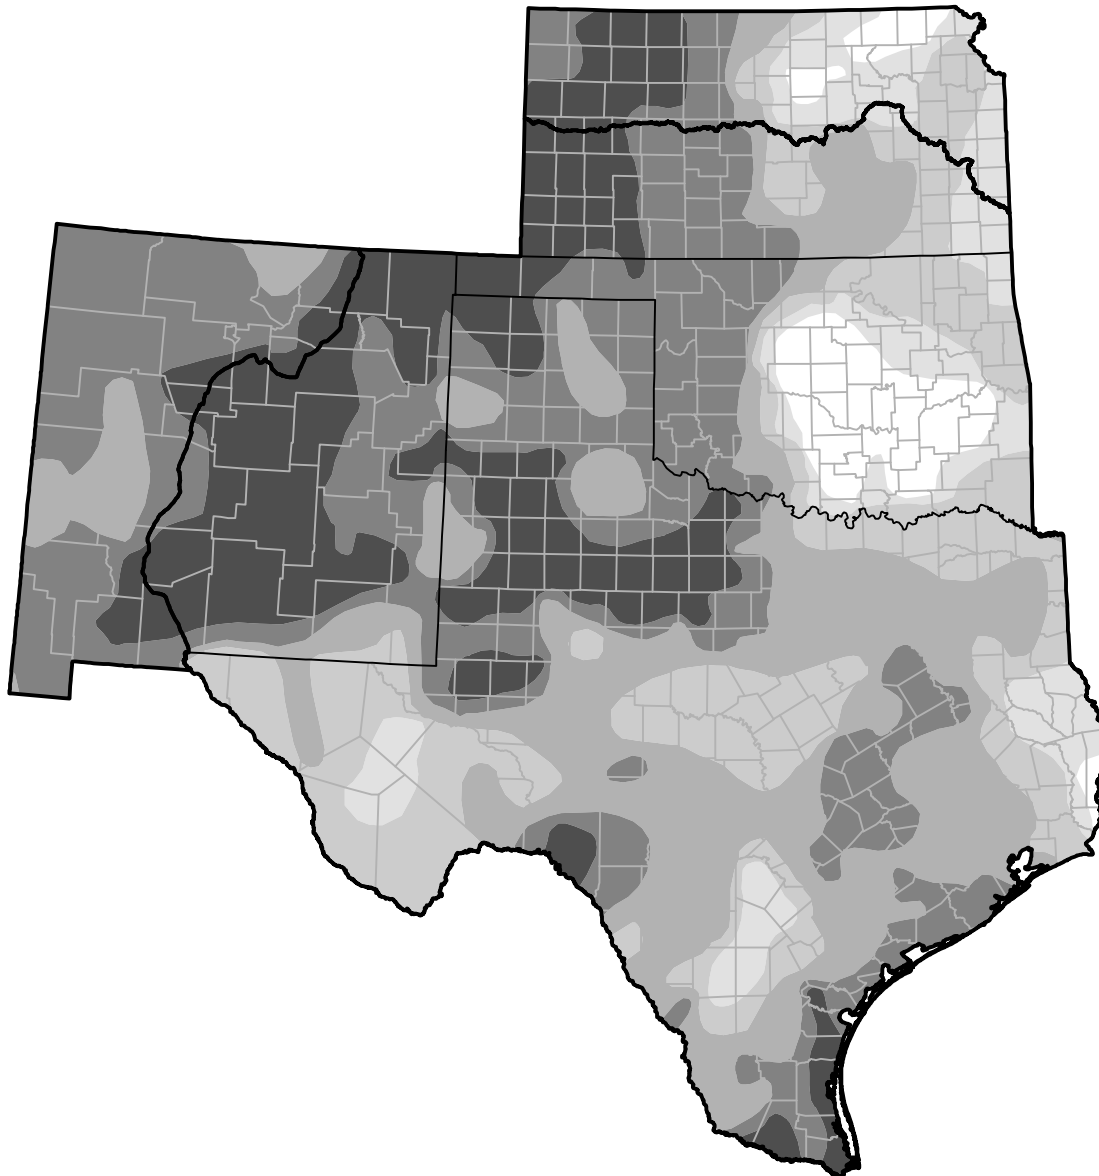

# U.S. Drought Monitor

## Southern Plains RDEWS

July 16, 2013  
(Released Thursday, Jul. 18, 2013)  
Valid 8 a.m. EDT