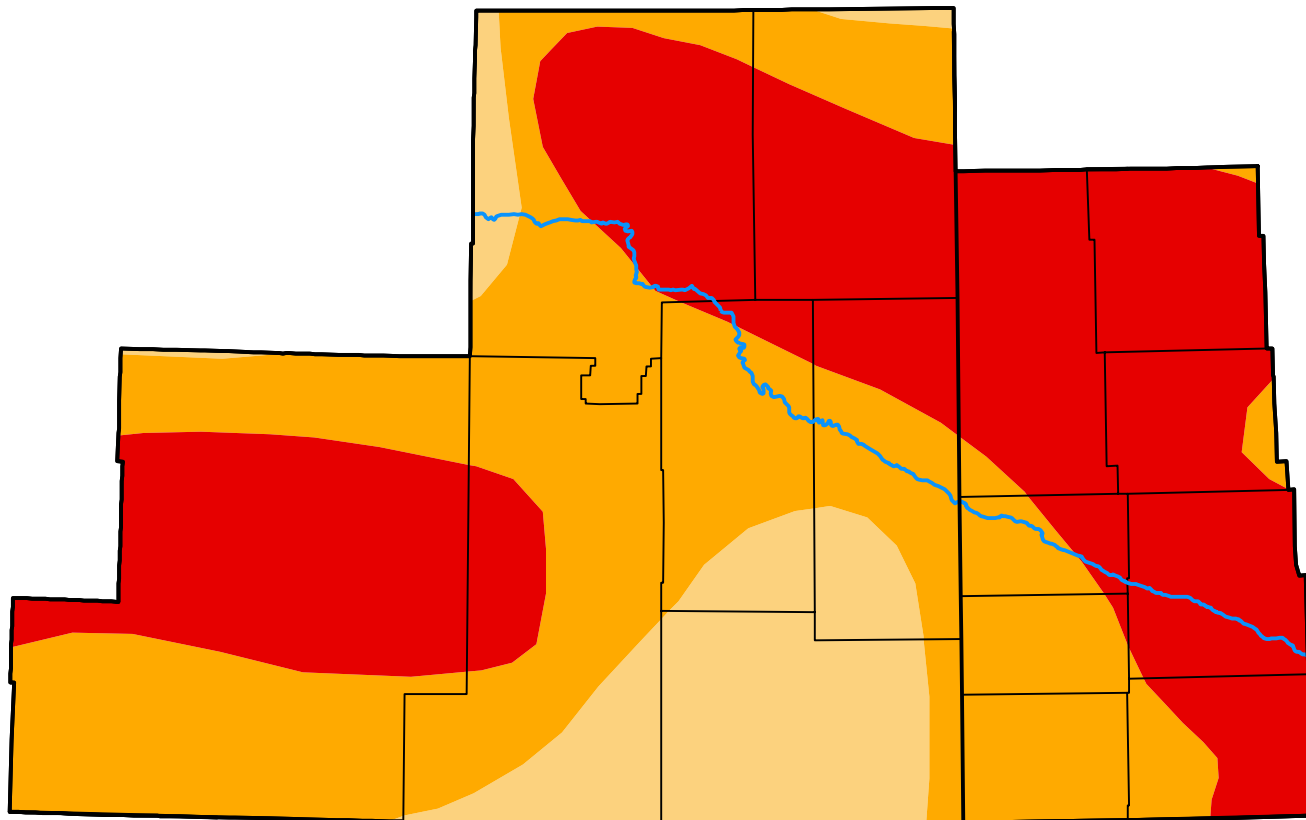

U.S. Drought Monitor Cheyenne, WY WFO

July 16, 2013
(Released Thursday, Jul. 18, 2013)
Valid 8 a.m. EDT

Intensity:

-  None
-  D0 Abnormally Dry
-  D1 Moderate Drought
-  D2 Severe Drought
-  D3 Extreme Drought
-  D4 Exceptional Drought

The Drought Monitor focuses on broad-scale conditions. Local conditions may vary. For more information on the Drought Monitor, go to <https://droughtmonitor.unl.edu/About.aspx>

Author:

Richard Heim
NCEI/NOAA