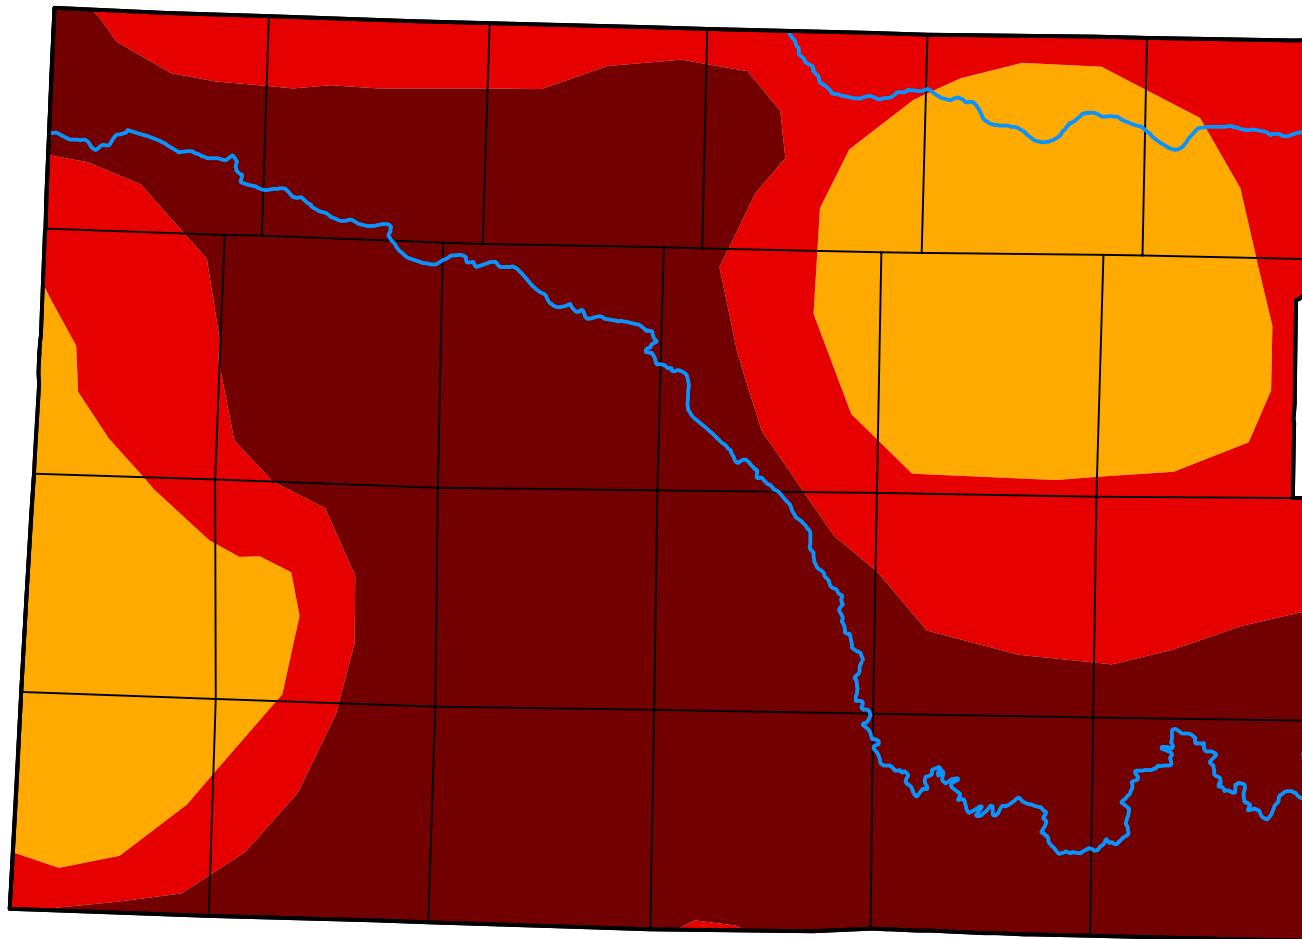

U.S. Drought Monitor Lubbock, TX WFO

July 16, 2013
(Released Thursday, Jul. 18, 2013)
Valid 8 a.m. EDT

Intensity:

-  None
-  D0 Abnormally Dry
-  D1 Moderate Drought
-  D2 Severe Drought
-  D3 Extreme Drought
-  D4 Exceptional Drought

The Drought Monitor focuses on broad-scale conditions. Local conditions may vary. For more information on the Drought Monitor, go to <https://droughtmonitor.unl.edu/About.aspx>

Author:

Richard Heim
NCEI/NOAA