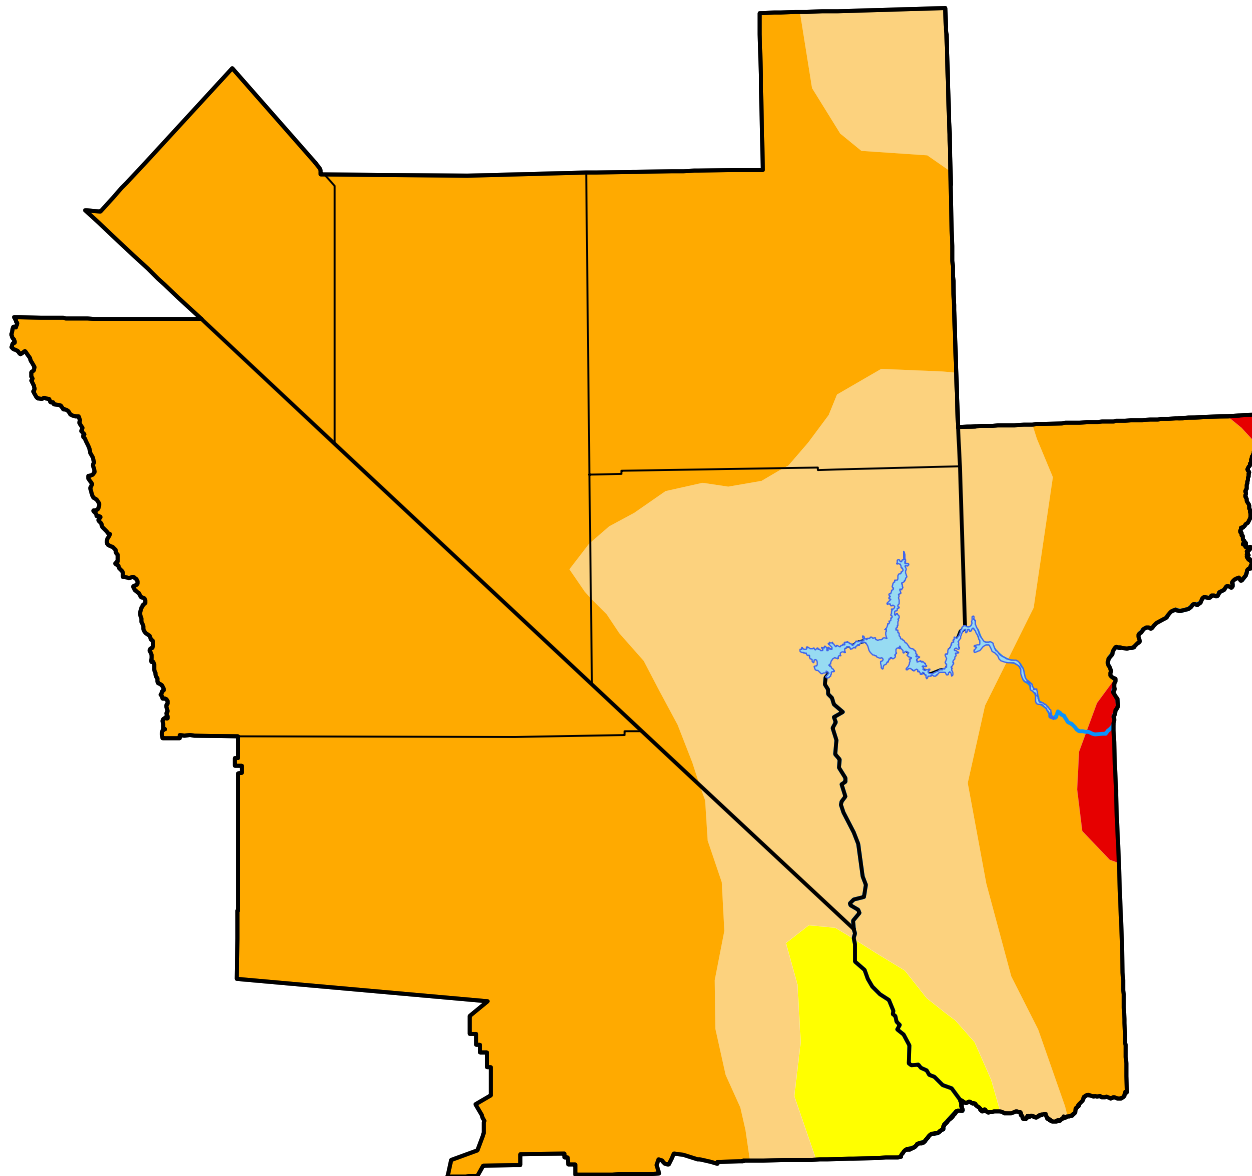

# U.S. Drought Monitor Las Vegas, NV WFO

July 16, 2013  
(Released Thursday, Jul. 18, 2013)  
Valid 8 a.m. EDT

### Intensity:

-  None
-  D0 Abnormally Dry
-  D1 Moderate Drought
-  D2 Severe Drought
-  D3 Extreme Drought
-  D4 Exceptional Drought

*The Drought Monitor focuses on broad-scale conditions. Local conditions may vary. For more information on the Drought Monitor, go to <https://droughtmonitor.unl.edu/About.aspx>*