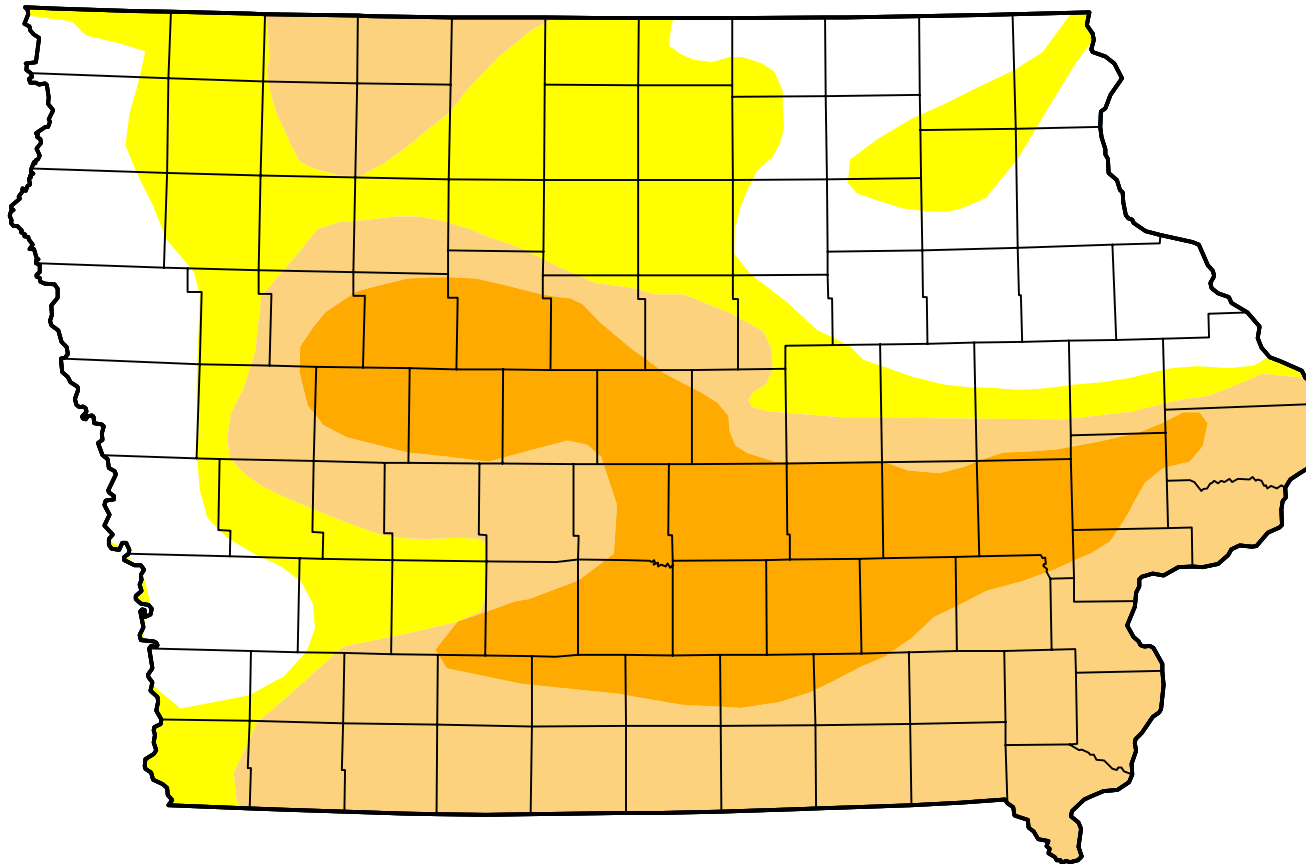

U.S. Drought Monitor

Iowa

December 17, 2013

(Released Thursday, Dec. 19, 2013)

Valid 7 a.m. EST

Intensity:

-  None
-  D0 Abnormally Dry
-  D1 Moderate Drought
-  D2 Severe Drought
-  D3 Extreme Drought
-  D4 Exceptional Drought

The Drought Monitor focuses on broad-scale conditions. Local conditions may vary. For more information on the Drought Monitor, go to <https://droughtmonitor.unl.edu/About.aspx>

Author:

Mark Svoboda
National Drought Mitigation Center