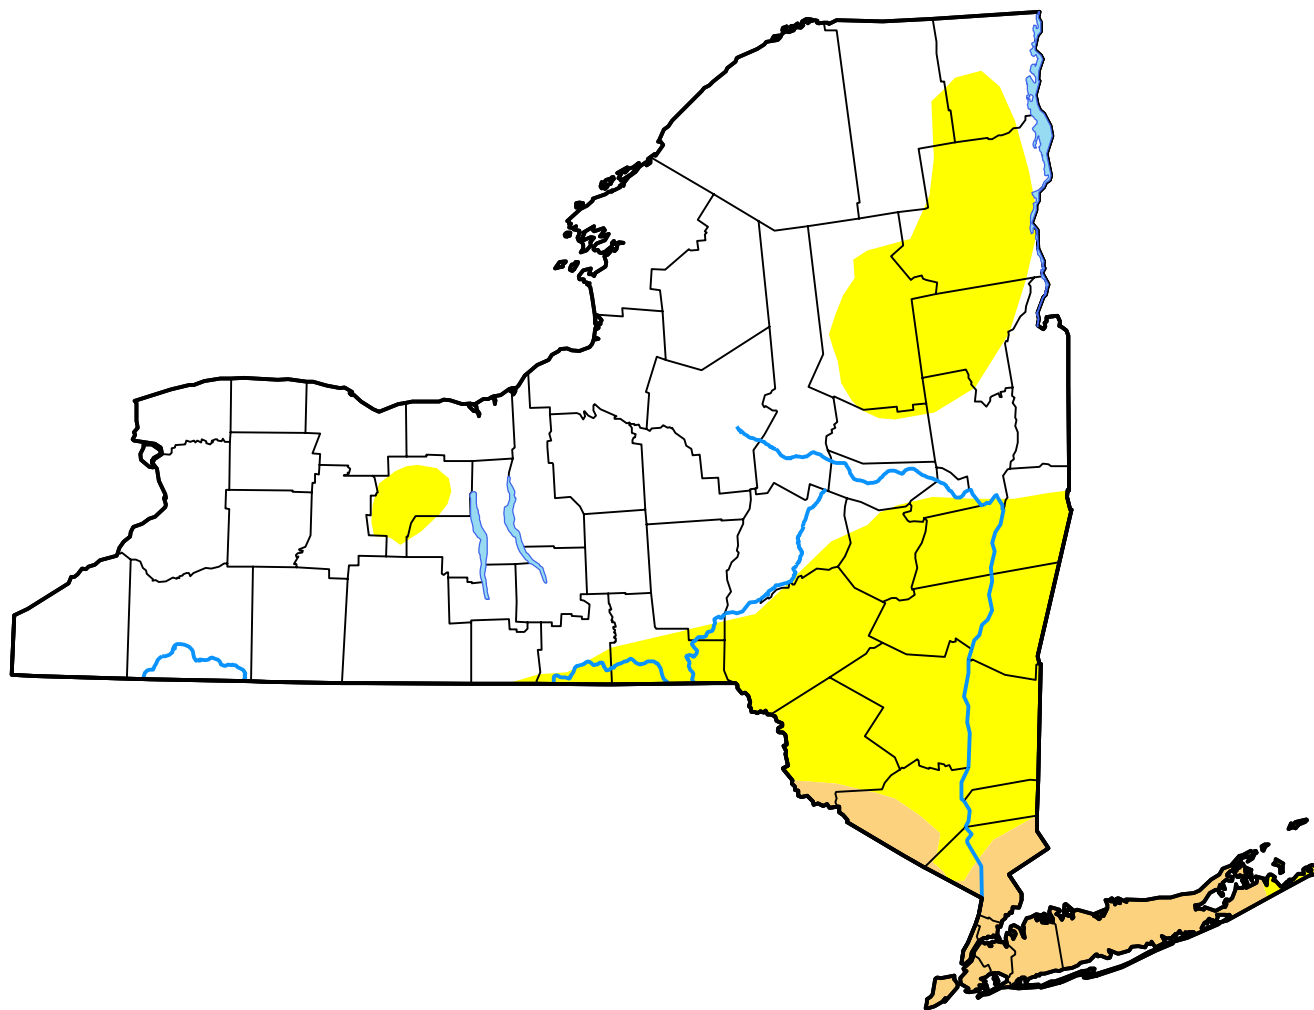

# U.S. Drought Monitor New York

**December 17, 2013**  
(Released Thursday, Dec. 19, 2013)  
Valid 7 a.m. EST

## Intensity:

-  None
-  D0 Abnormally Dry
-  D1 Moderate Drought
-  D2 Severe Drought
-  D3 Extreme Drought
-  D4 Exceptional Drought

*The Drought Monitor focuses on broad-scale conditions. Local conditions may vary. For more information on the Drought Monitor, go to <https://droughtmonitor.unl.edu/About.aspx>*