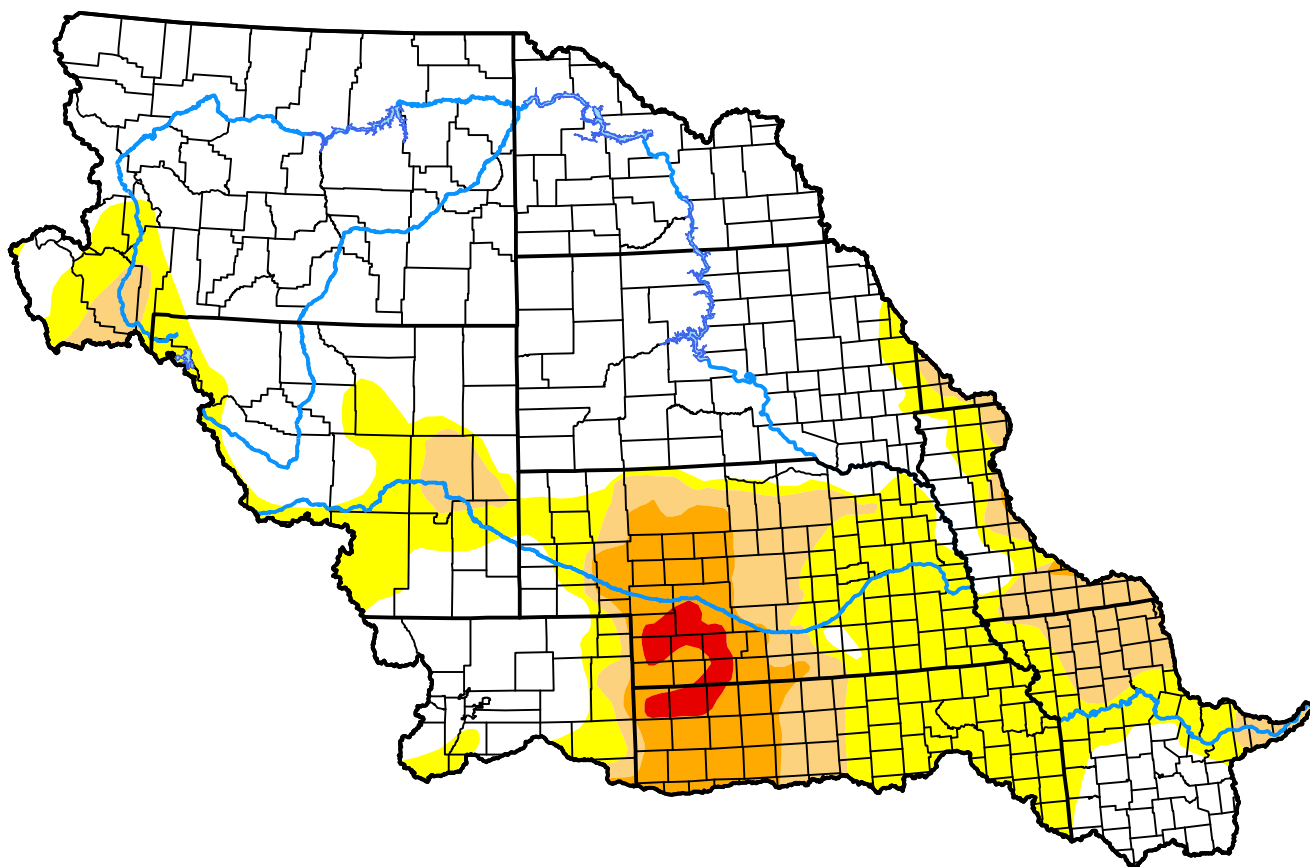

# U.S. Drought Monitor Missouri Watershed

December 17, 2013  
(Released Thursday, Dec. 19, 2013)  
Valid 7 a.m. EST

## Intensity:

-  None
-  D0 Abnormally Dry
-  D1 Moderate Drought
-  D2 Severe Drought
-  D3 Extreme Drought
-  D4 Exceptional Drought

*The Drought Monitor focuses on broad-scale conditions. Local conditions may vary. For more information on the Drought Monitor, go to <https://droughtmonitor.unl.edu/About.aspx>*