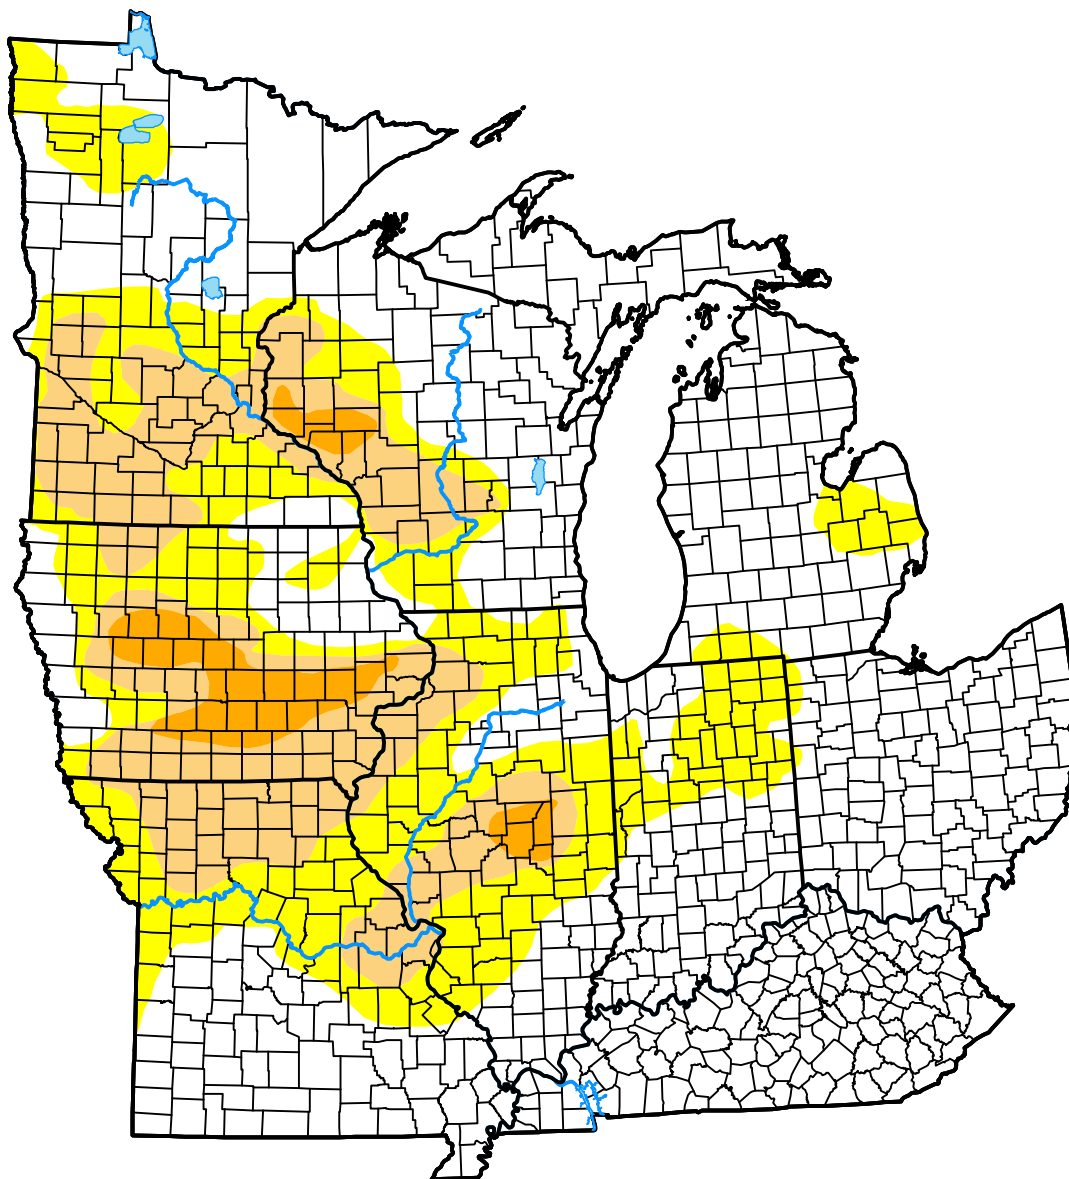

U.S. Drought Monitor Midwest

December 17, 2013
(Released Thursday, Dec. 19, 2013)
Valid 7 a.m. EST

Intensity:

-  None
-  D0 Abnormally Dry
-  D1 Moderate Drought
-  D2 Severe Drought
-  D3 Extreme Drought
-  D4 Exceptional Drought

The Drought Monitor focuses on broad-scale conditions. Local conditions may vary. For more information on the Drought Monitor, go to <https://droughtmonitor.unl.edu/About.aspx>

Author:

Mark Svoboda
National Drought Mitigation Center