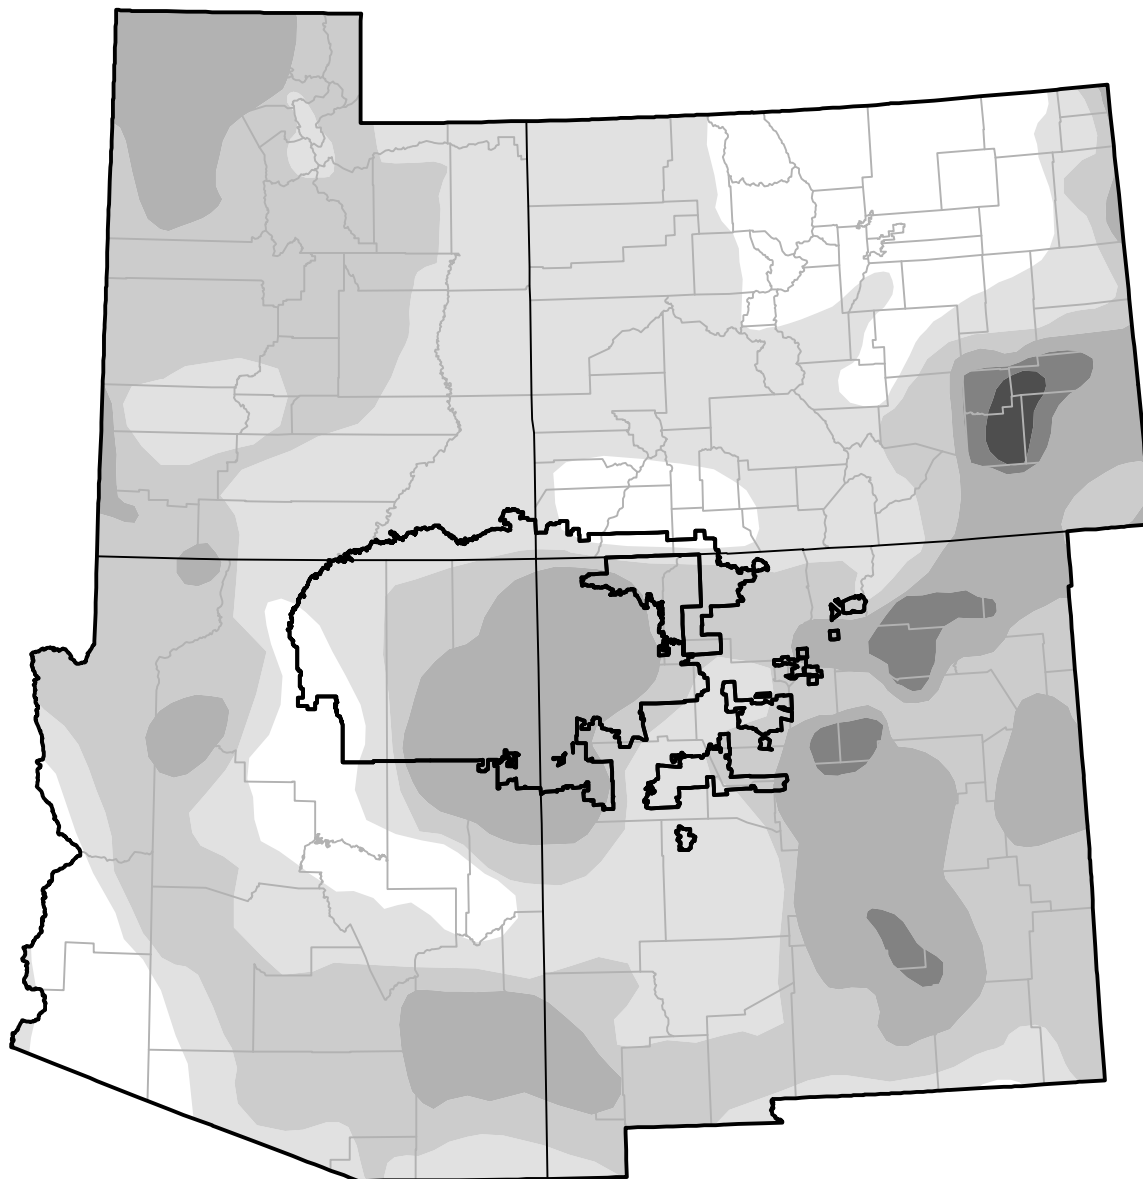

# U.S. Drought Monitor

## Four Corners RDEWS

December 17, 2013  
(Released Thursday, Dec. 19, 2013)  
Valid 7 a.m. EST