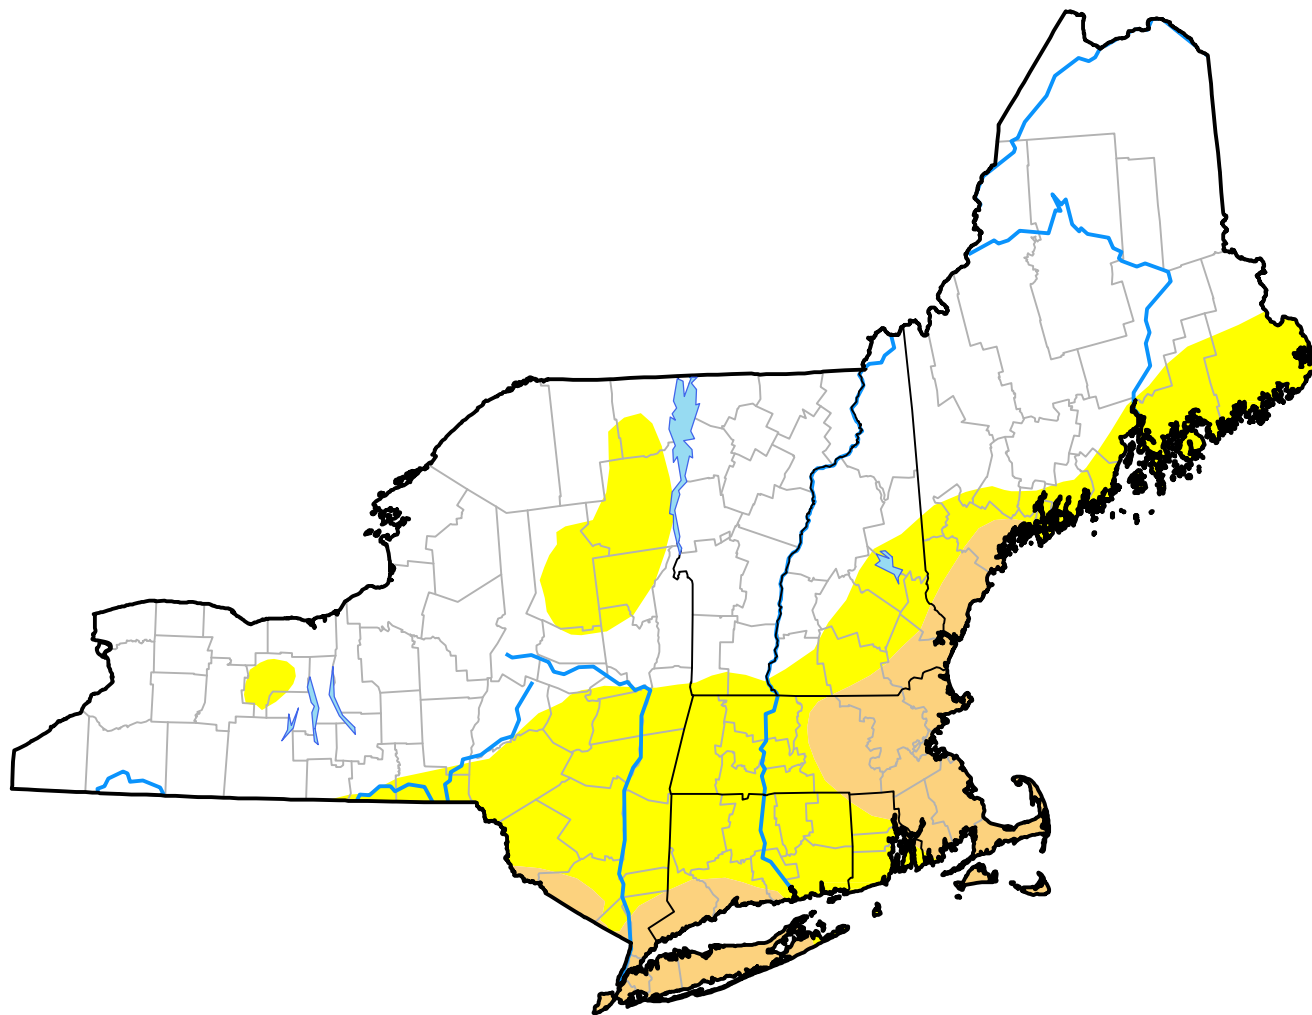

U.S. Drought Monitor Northeast RDEWS

December 17, 2013
(Released Thursday, Dec. 19, 2013)
Valid 7 a.m. EST

Intensity:

-  None
-  D0 Abnormally Dry
-  D1 Moderate Drought
-  D2 Severe Drought
-  D3 Extreme Drought
-  D4 Exceptional Drought

The Drought Monitor focuses on broad-scale conditions. Local conditions may vary. For more information on the Drought Monitor, go to <https://droughtmonitor.unl.edu/About.aspx>

Author:

Mark Svoboda
National Drought Mitigation Center