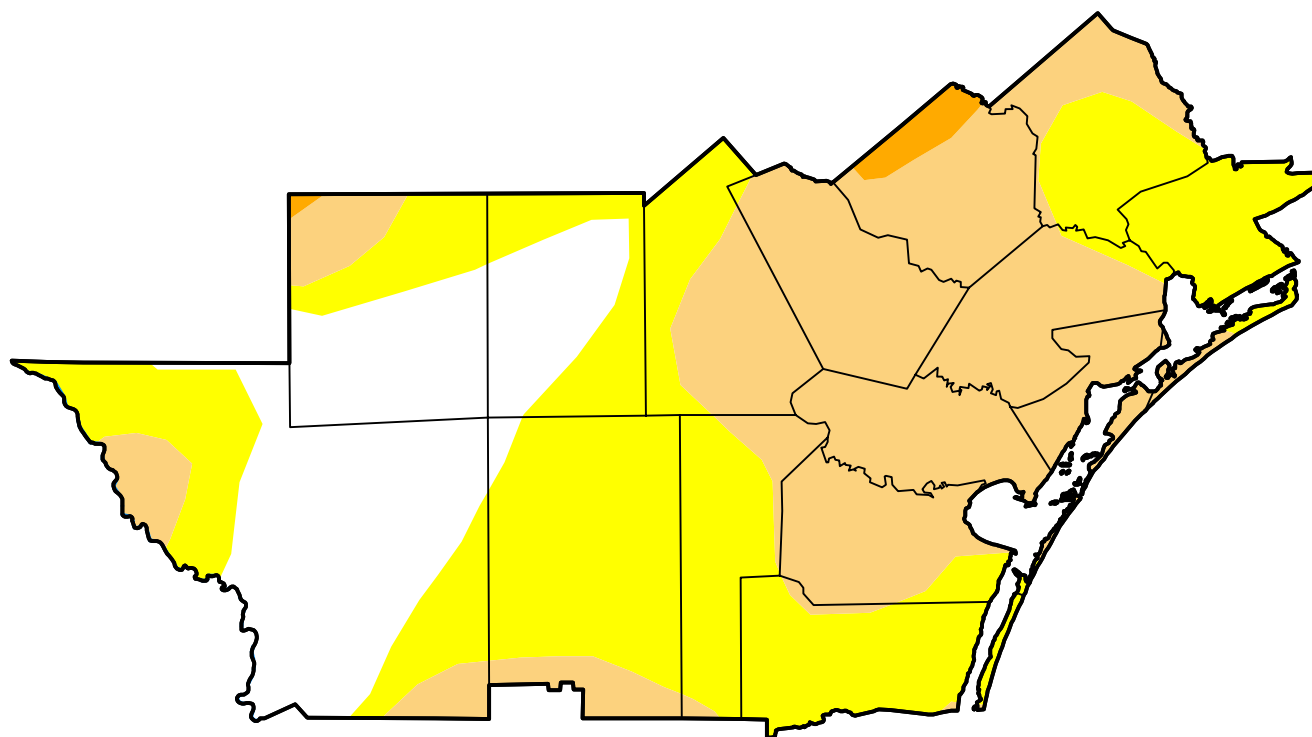

U.S. Drought Monitor

Corpus Christi, TX WFO

December 17, 2013
(Released Thursday, Dec. 19, 2013)
Valid 7 a.m. EST

Intensity:

-  None
-  D0 Abnormally Dry
-  D1 Moderate Drought
-  D2 Severe Drought
-  D3 Extreme Drought
-  D4 Exceptional Drought

The Drought Monitor focuses on broad-scale conditions. Local conditions may vary. For more information on the Drought Monitor, go to <https://droughtmonitor.unl.edu/About.aspx>

Author:

Mark Svoboda
National Drought Mitigation Center