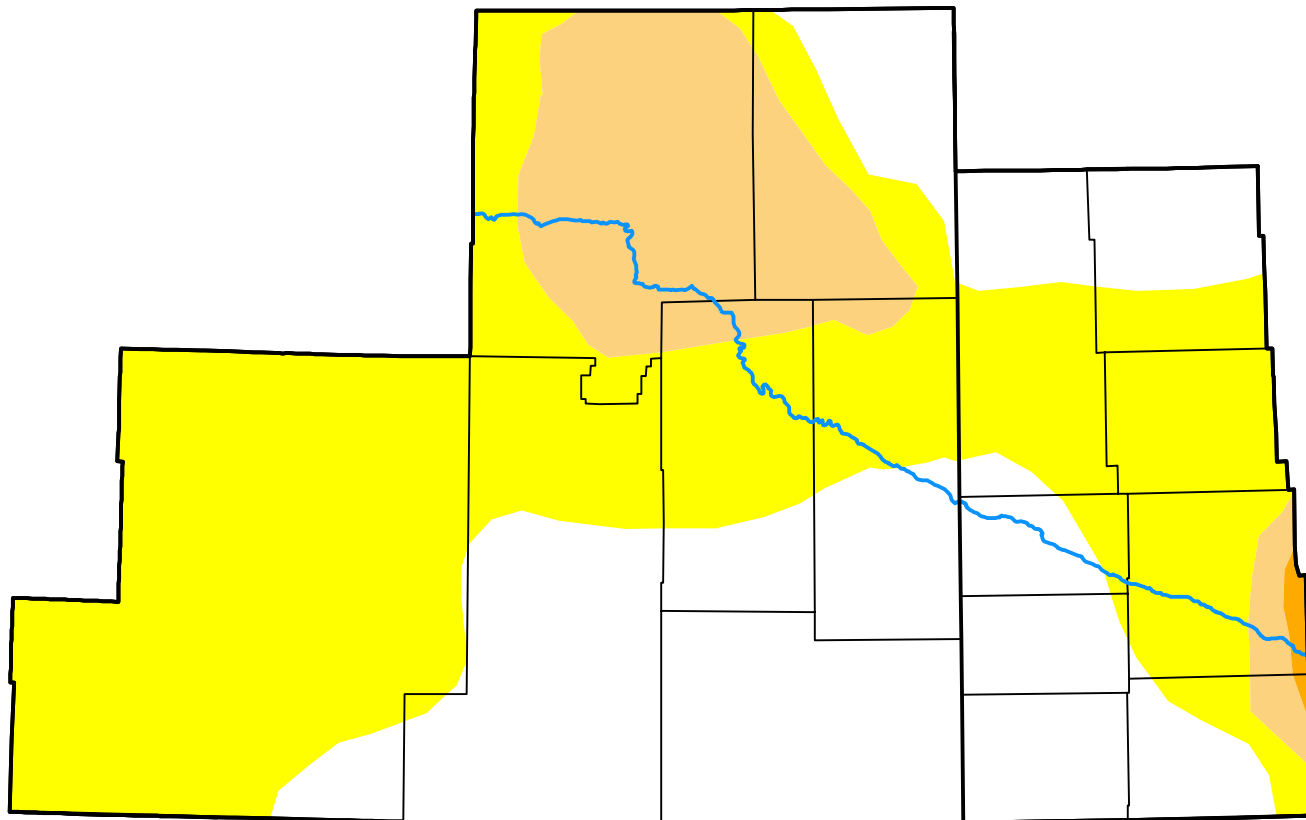

U.S. Drought Monitor Cheyenne, WY WFO

December 17, 2013
(Released Thursday, Dec. 19, 2013)
Valid 7 a.m. EST

Intensity:

-  None
-  D0 Abnormally Dry
-  D1 Moderate Drought
-  D2 Severe Drought
-  D3 Extreme Drought
-  D4 Exceptional Drought

The Drought Monitor focuses on broad-scale conditions. Local conditions may vary. For more information on the Drought Monitor, go to <https://droughtmonitor.unl.edu/About.aspx>

Author:

Mark Svoboda
National Drought Mitigation Center