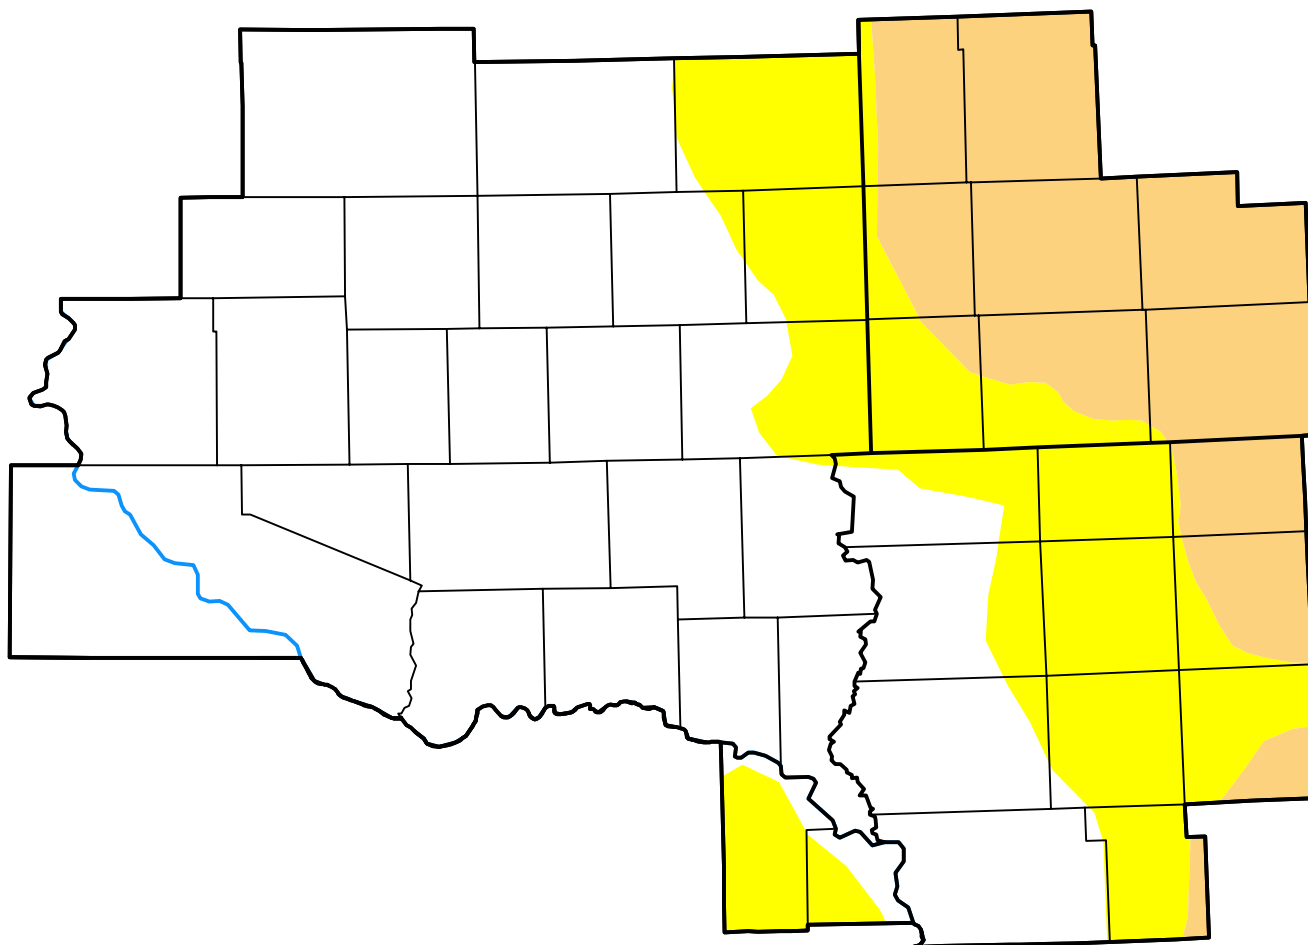

# U.S. Drought Monitor

## Sioux Falls, SD WFO

December 17, 2013  
(Released Thursday, Dec. 19, 2013)  
Valid 7 a.m. EST

### Intensity:

-  None
-  D0 Abnormally Dry
-  D1 Moderate Drought
-  D2 Severe Drought
-  D3 Extreme Drought
-  D4 Exceptional Drought

*The Drought Monitor focuses on broad-scale conditions. Local conditions may vary. For more information on the Drought Monitor, go to <https://droughtmonitor.unl.edu/About.aspx>*