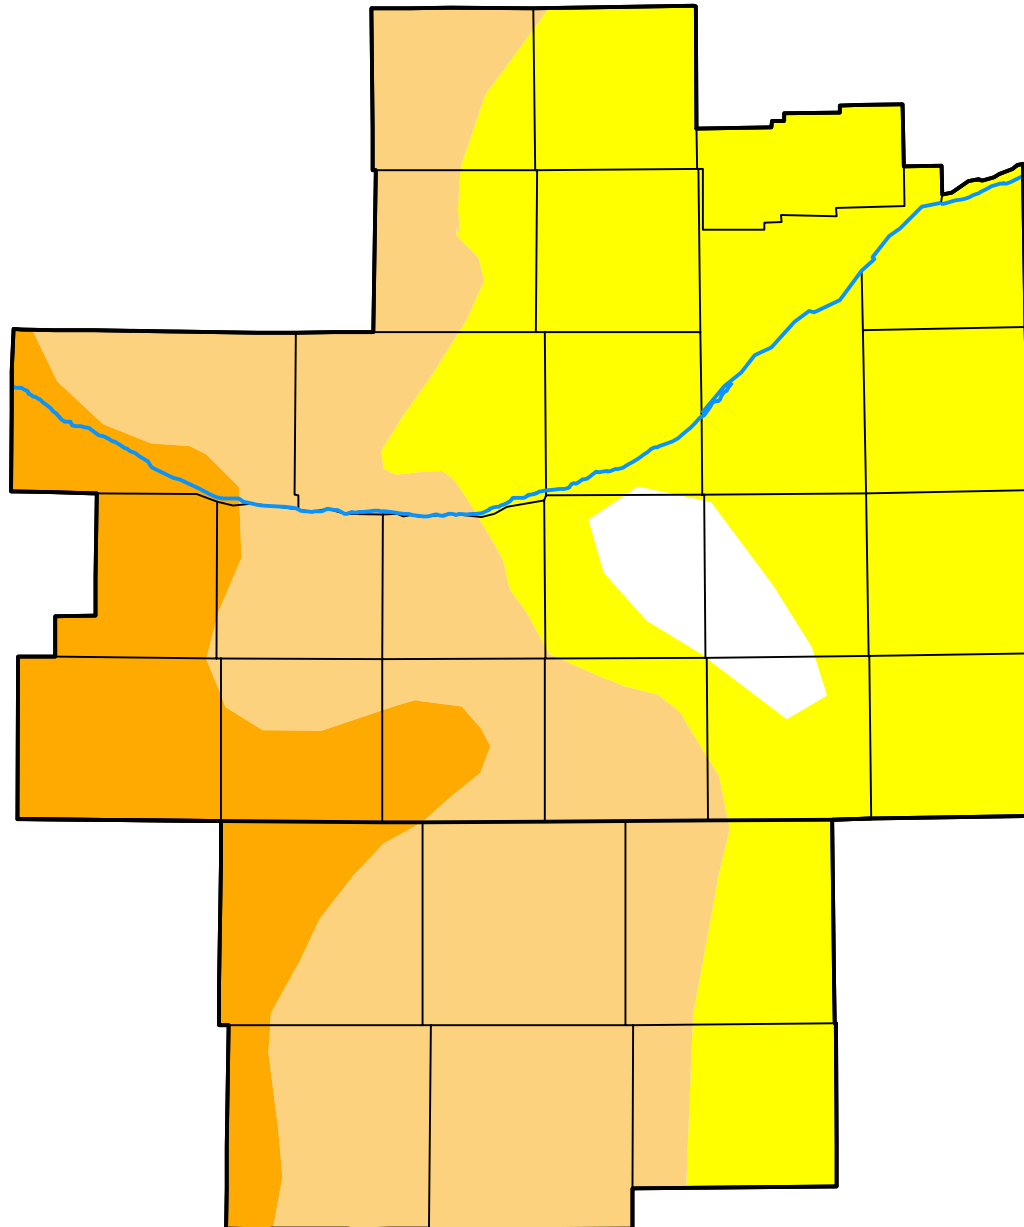

U.S. Drought Monitor

Hastings, NE WFO

December 17, 2013
 (Released Thursday, Dec. 19, 2013)
 Valid 7 a.m. EST

Drought Conditions (Percent Area)

	None	D0	D1	D2	D3	D4
Current	3.03	44.28	38.03	14.66	0.00	0.00
Last Week <i>12-12-2013</i>	3.03	55.58	26.73	14.66	0.00	0.00
3 Months Ago <i>09-19-2013</i>	8.60	20.02	31.49	23.49	16.39	0.00
Start of Calendar Year <i>01-03-2013</i>	0.00	0.00	0.00	7.24	40.82	51.93
Start of Water Year <i>10-03-2013</i>	10.72	18.66	49.72	20.90	0.00	0.00
One Year Ago <i>12-20-2012</i>	0.00	0.00	0.00	7.24	40.82	51.93

Intensity:

- None
- D0 Abnormally Dry
- D1 Moderate Drought
- D2 Severe Drought
- D3 Extreme Drought
- D4 Exceptional Drought

The Drought Monitor focuses on broad-scale conditions. Local conditions may vary. For more information on the Drought Monitor, go to <https://droughtmonitor.unl.edu/About.aspx>