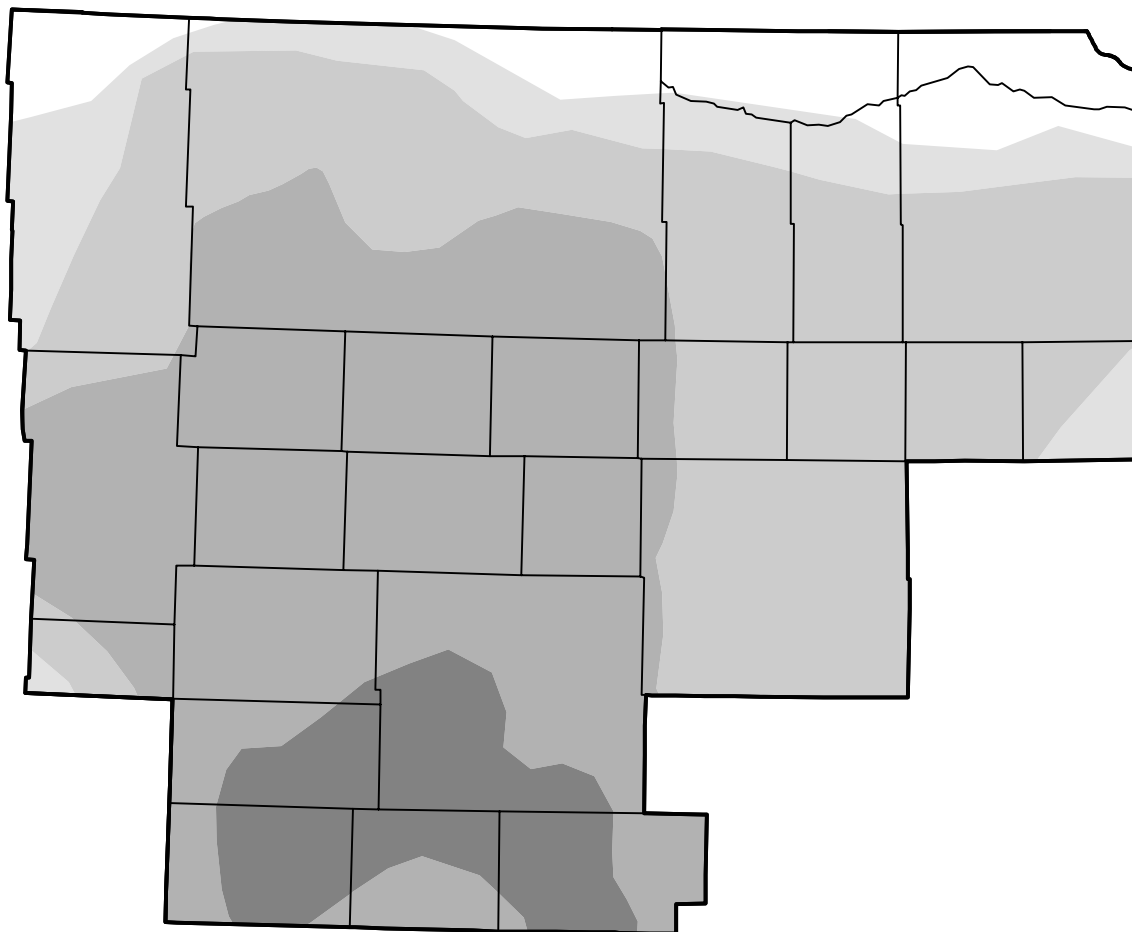

# U.S. Drought Monitor

## North Platte, NE WFO

**December 17, 2013**  
 (Released Thursday, Dec. 19, 2013)

Valid 7 a.m. EST

*Drought Conditions (Percent Area)*

	None	D0	D1	D2	D3	D4
<b>Current</b>	8.43	8.92	34.60	39.01	9.03	0.00
<b>Last Week</b> <i>12-12-2013</i>	8.43	8.92	34.60	39.01	9.03	0.00
<b>3 Months Ago</b> <i>09-19-2013</i>	0.00	0.86	15.69	59.97	23.48	0.00
<b>Start of Calendar Year</b> <i>01-03-2013</i>	0.00	0.00	0.00	0.00	0.04	99.96
<b>Start of Water Year</b> <i>10-03-2013</i>	0.00	1.79	29.29	55.59	13.33	0.00
<b>One Year Ago</b> <i>12-20-2012</i>	0.00	0.00	0.00	0.00	0.04	99.96

***Intensity:***

*The Drought Monitor focuses on broad-scale conditions. Local conditions may vary. For more information on the Drought Monitor, go to <https://droughtmonitor.unl.edu/About.aspx>*

***Author:***