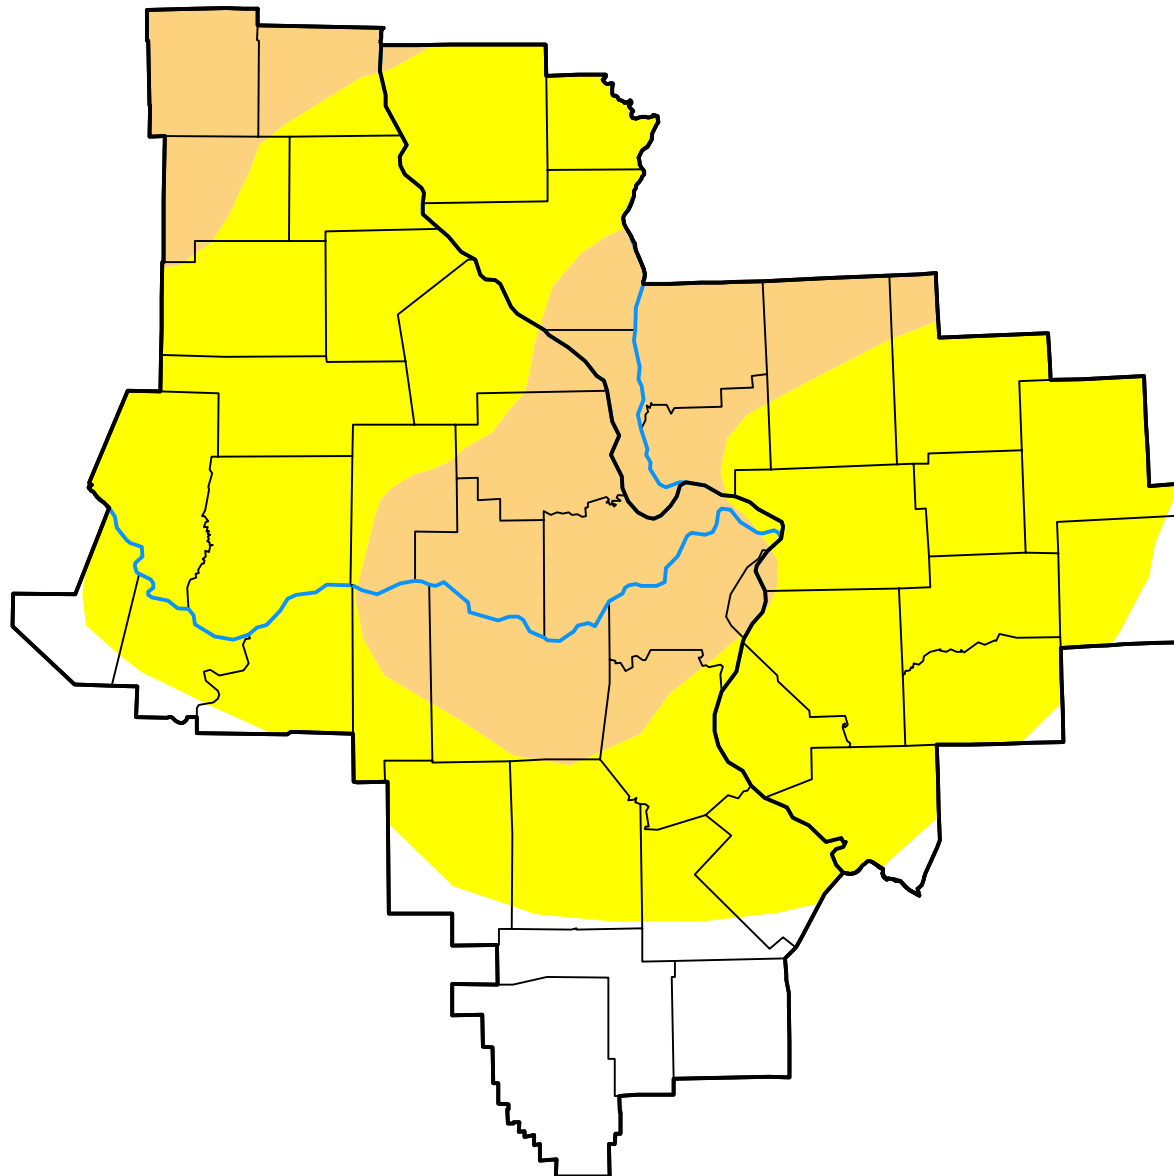

U.S. Drought Monitor

Saint Louis, MO WFO

December 17, 2013
(Released Thursday, Dec. 19, 2013)
Valid 7 a.m. EST

Intensity:

- None
- D0 Abnormally Dry
- D1 Moderate Drought
- D2 Severe Drought
- D3 Extreme Drought
- D4 Exceptional Drought

The Drought Monitor focuses on broad-scale conditions. Local conditions may vary. For more information on the Drought Monitor, go to <https://droughtmonitor.unl.edu/About.aspx>

Author:

Mark Svoboda
National Drought Mitigation Center