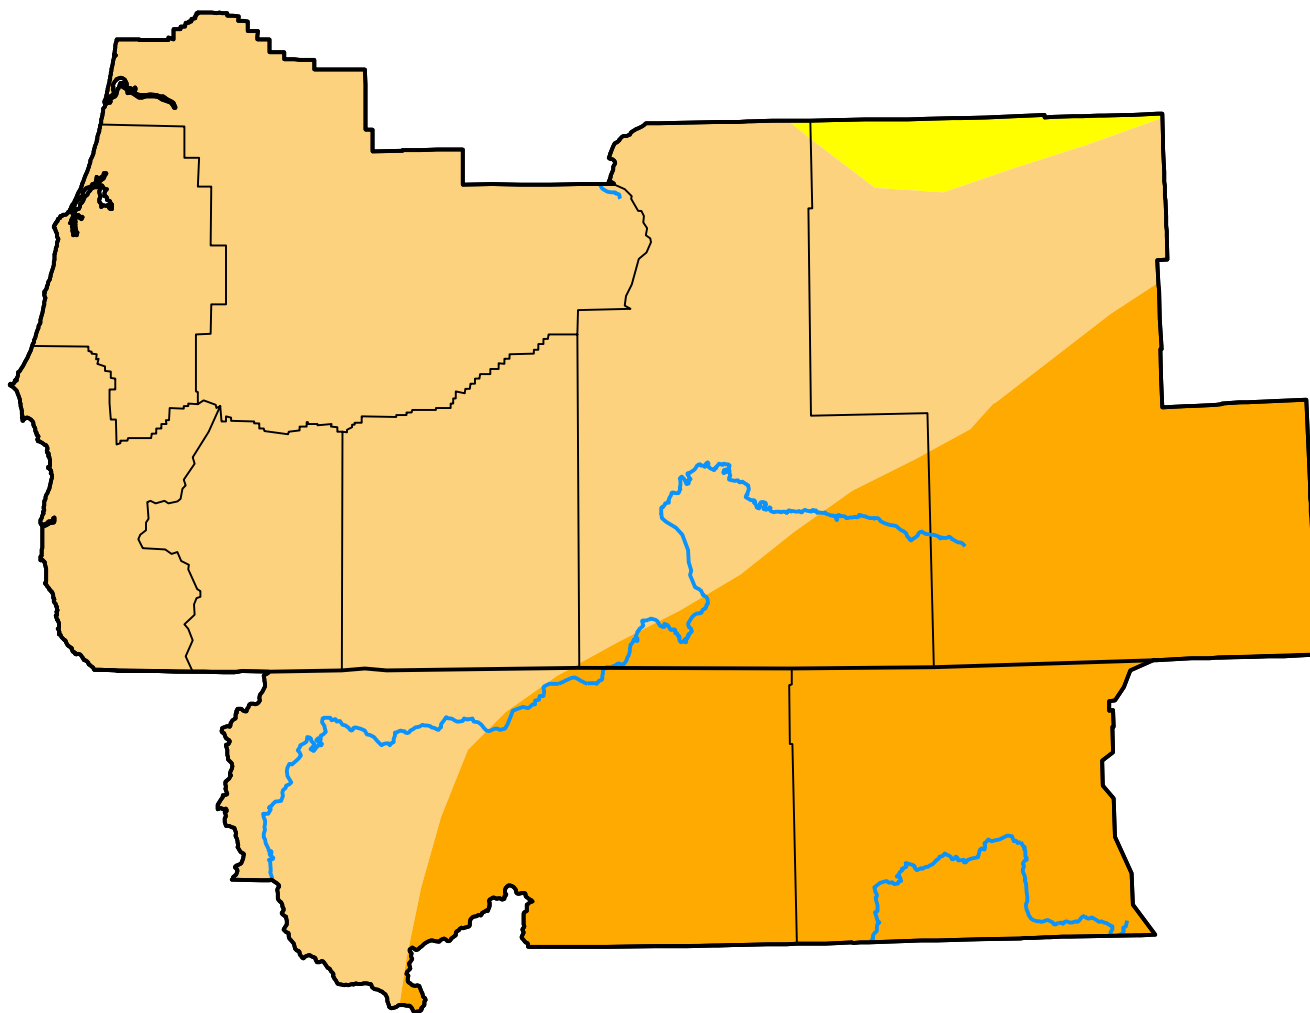

U.S. Drought Monitor Medford, OR WFO

December 17, 2013
(Released Thursday, Dec. 19, 2013)
Valid 7 a.m. EST

Intensity:

-  None
-  D0 Abnormally Dry
-  D1 Moderate Drought
-  D2 Severe Drought
-  D3 Extreme Drought
-  D4 Exceptional Drought

The Drought Monitor focuses on broad-scale conditions. Local conditions may vary. For more information on the Drought Monitor, go to <https://droughtmonitor.unl.edu/About.aspx>

Author:

Mark Svoboda
National Drought Mitigation Center