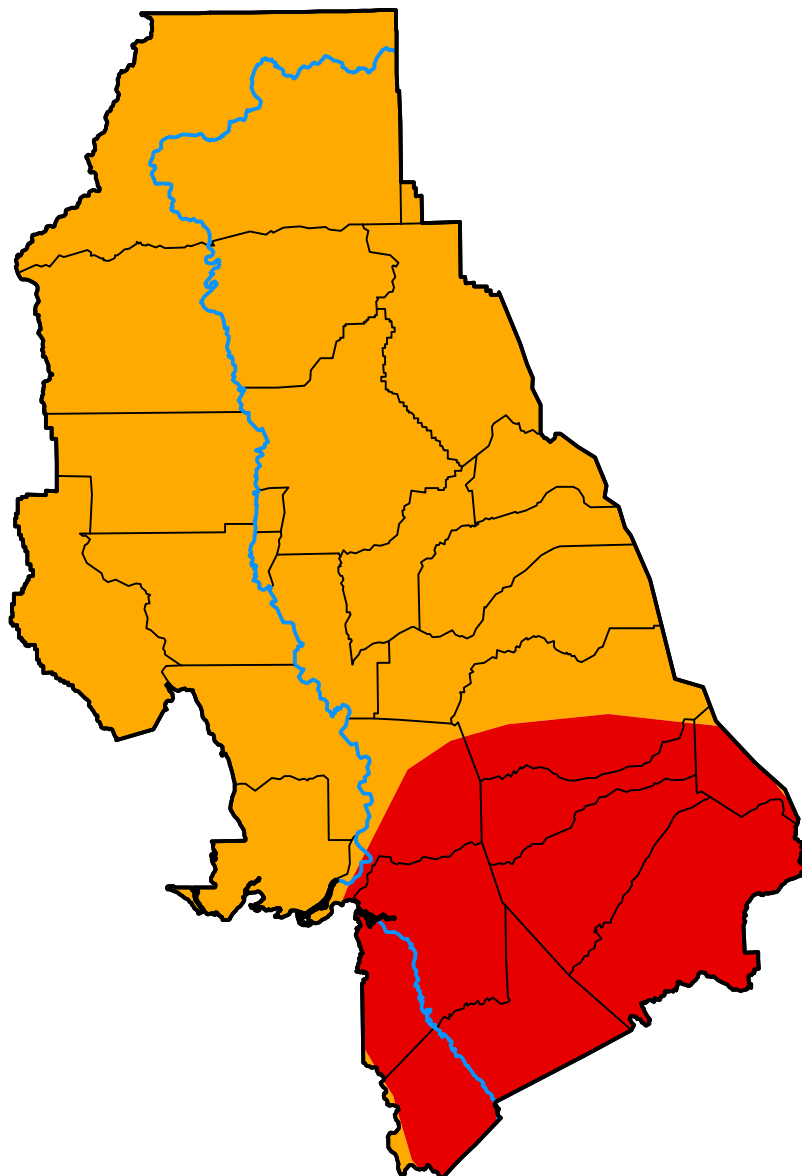

U.S. Drought Monitor Sacramento, CA WFO

December 17, 2013
(Released Thursday, Dec. 19, 2013)
Valid 7 a.m. EST

Intensity:

-  None
-  D0 Abnormally Dry
-  D1 Moderate Drought
-  D2 Severe Drought
-  D3 Extreme Drought
-  D4 Exceptional Drought

The Drought Monitor focuses on broad-scale conditions. Local conditions may vary. For more information on the Drought Monitor, go to <https://droughtmonitor.unl.edu/About.aspx>

Author:

Mark Svoboda
National Drought Mitigation Center