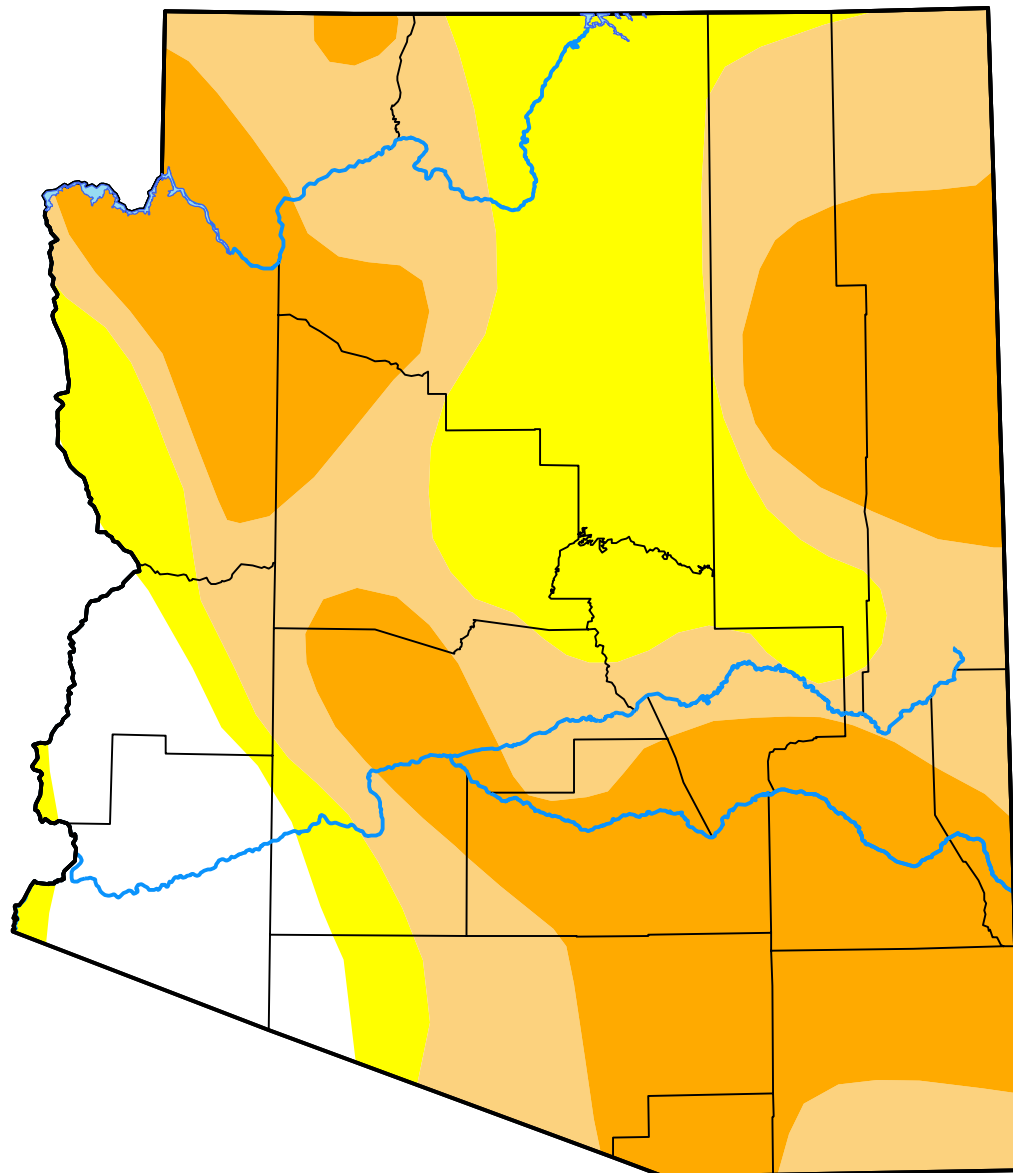

U.S. Drought Monitor Arizona

January 28, 2014
(Released Thursday, Jan. 30, 2014)
Valid 7 a.m. EST

Intensity:

-  None
-  D0 Abnormally Dry
-  D1 Moderate Drought
-  D2 Severe Drought
-  D3 Extreme Drought
-  D4 Exceptional Drought

The Drought Monitor focuses on broad-scale conditions. Local conditions may vary. For more information on the Drought Monitor, go to <https://droughtmonitor.unl.edu/About.aspx>

Author:

Anthony Artusa
NOAA/NWS/NCEP/CPC