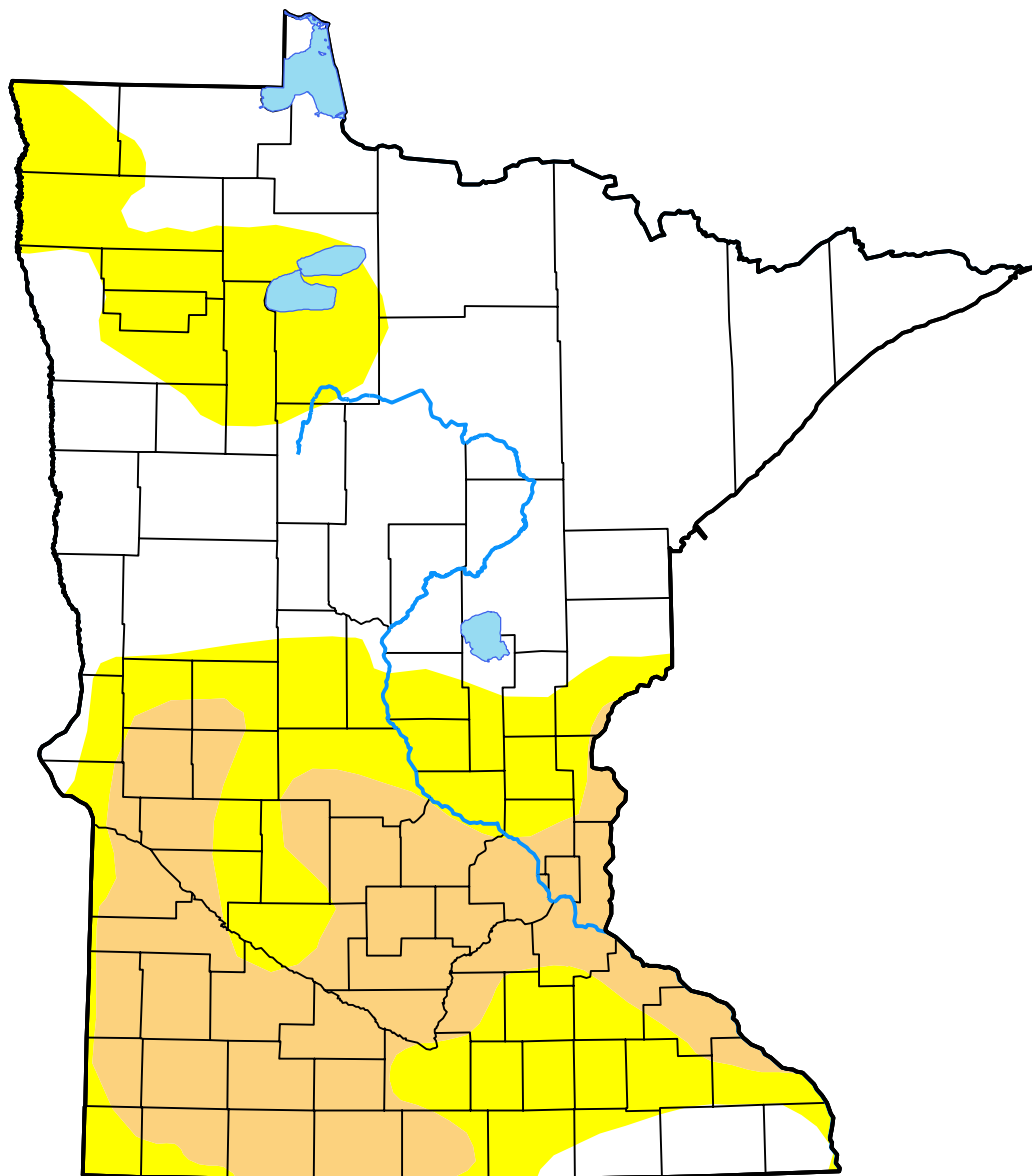

# U.S. Drought Monitor Minnesota

January 28, 2014  
(Released Thursday, Jan. 30, 2014)  
Valid 7 a.m. EST

### Intensity:

-  None
-  D0 Abnormally Dry
-  D1 Moderate Drought
-  D2 Severe Drought
-  D3 Extreme Drought
-  D4 Exceptional Drought

*The Drought Monitor focuses on broad-scale conditions. Local conditions may vary. For more information on the Drought Monitor, go to <https://droughtmonitor.unl.edu/About.aspx>*