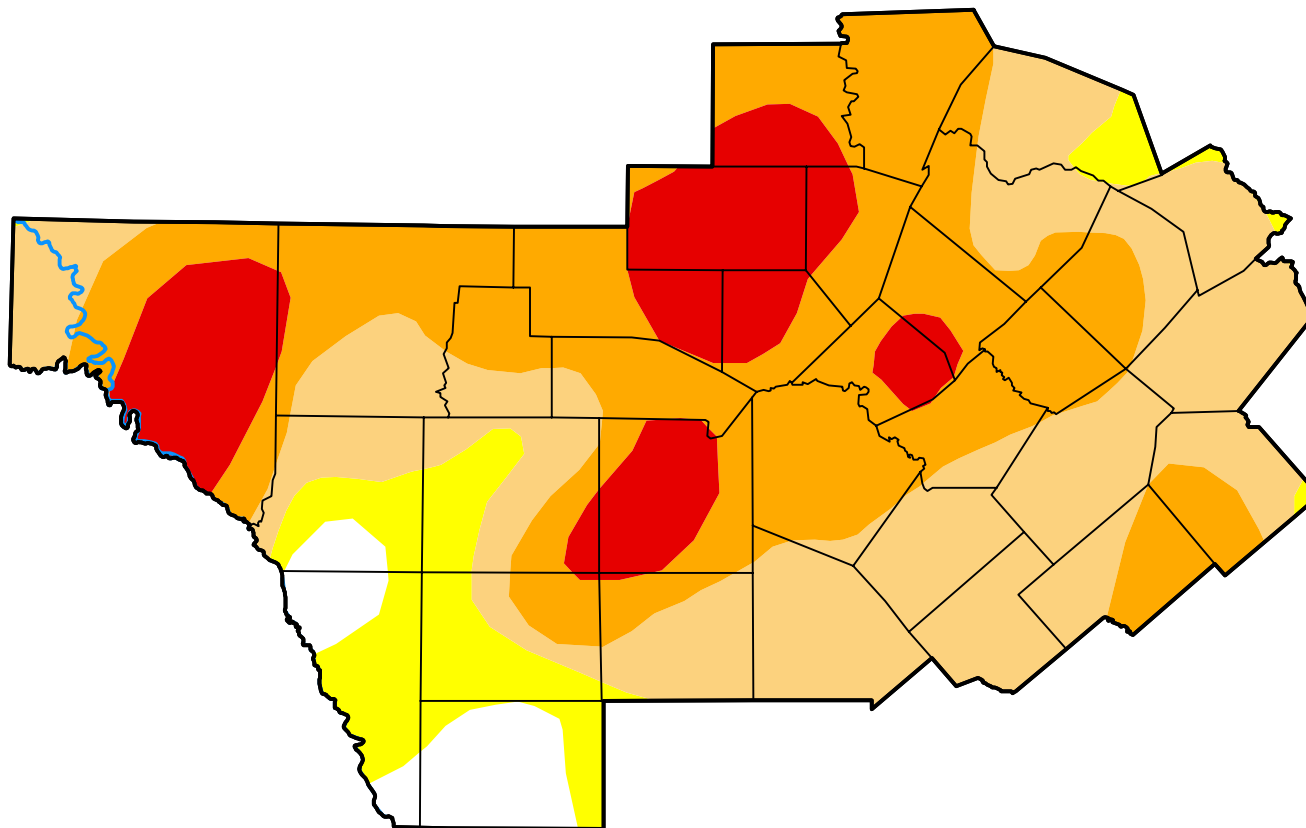

# U.S. Drought Monitor

## Austin/San Antonio, TX WFO

September 16, 2014  
(Released Thursday, Sep. 18, 2014)  
Valid 8 a.m. EDT

### Intensity:

-  None
-  D0 Abnormally Dry
-  D1 Moderate Drought
-  D2 Severe Drought
-  D3 Extreme Drought
-  D4 Exceptional Drought

*The Drought Monitor focuses on broad-scale conditions. Local conditions may vary. For more information on the Drought Monitor, go to <https://droughtmonitor.unl.edu/About.aspx>*