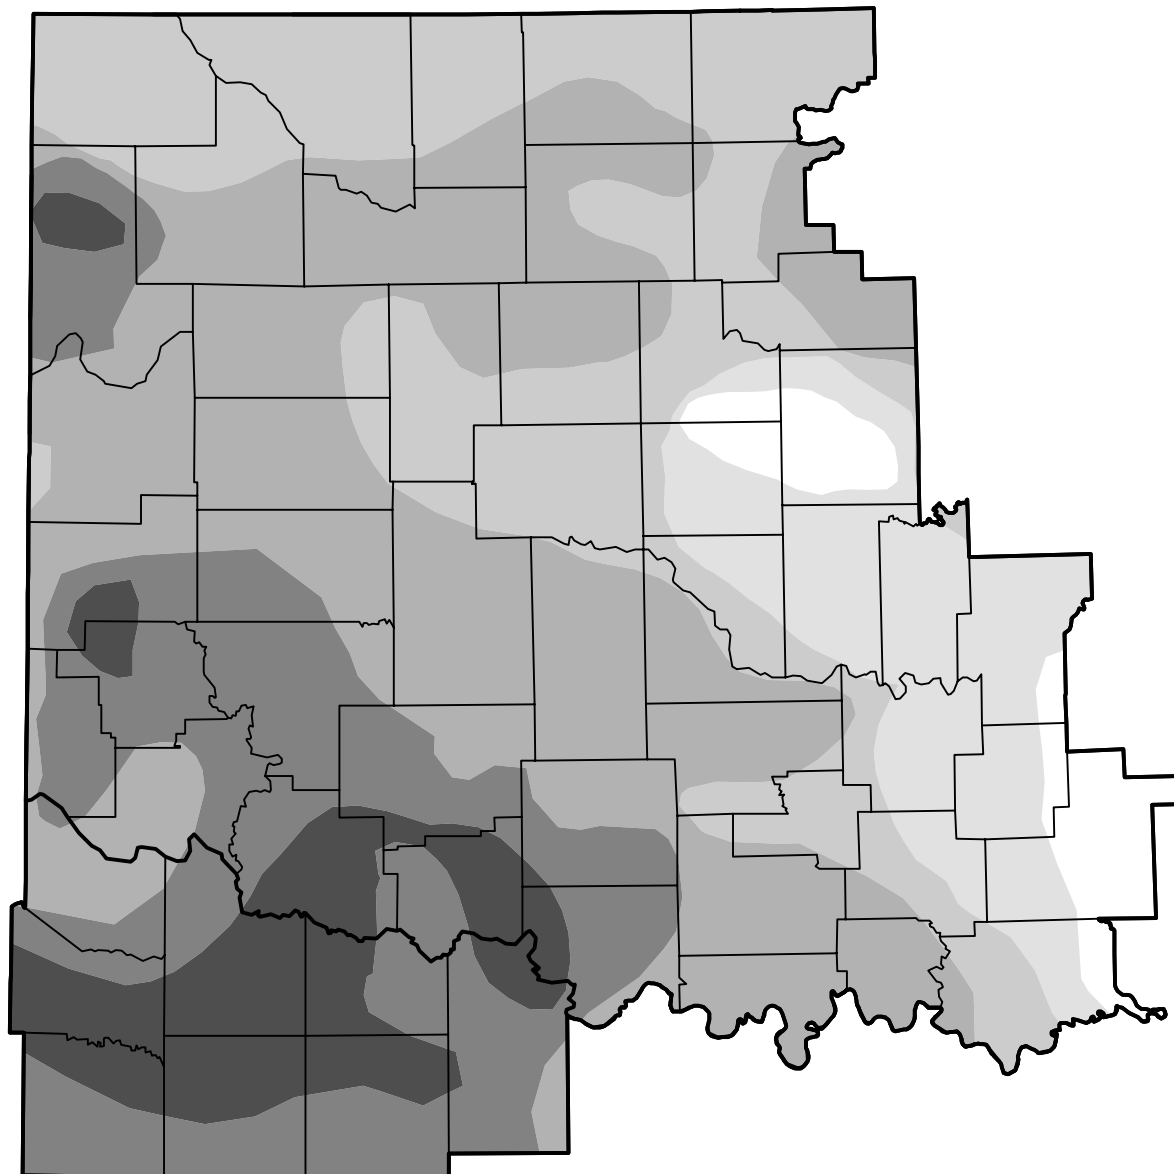

# U.S. Drought Monitor

## Norman, OK WFO

September 16, 2014  
(Released Thursday, Sep. 18, 2014)  
Valid 8 a.m. EDT

### Intensity:

-  None
-  D0 Abnormally Dry
-  D1 Moderate Drought
-  D2 Severe Drought
-  D3 Extreme Drought
-  D4 Exceptional Drought

*The Drought Monitor focuses on broad-scale conditions. Local conditions may vary. For more information on the Drought Monitor, go to <https://droughtmonitor.unl.edu/About.aspx>*