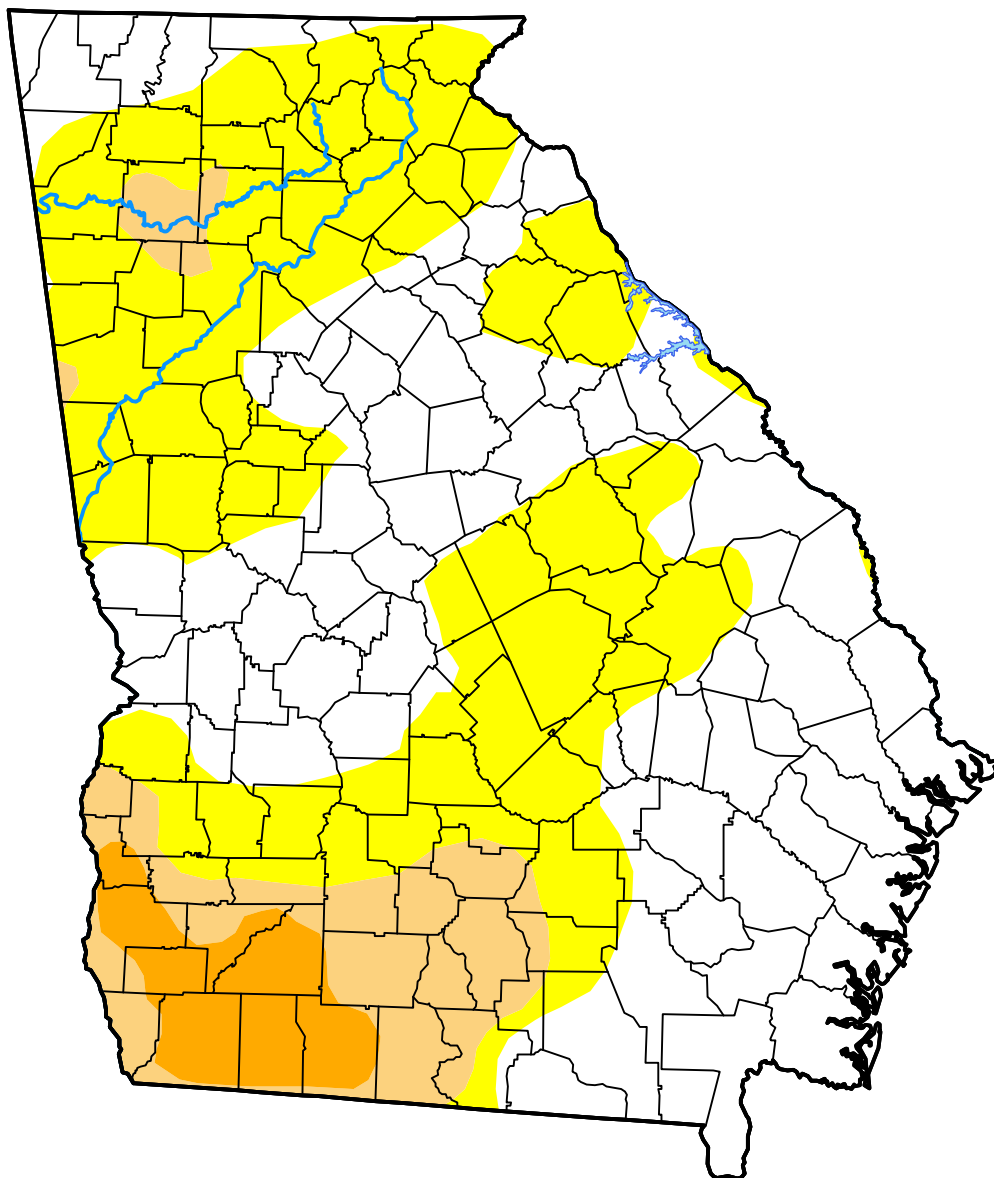

U.S. Drought Monitor Georgia

October 7, 2014
(Released Thursday, Oct. 9, 2014)
Valid 8 a.m. EDT

Intensity:

-  None
-  D0 Abnormally Dry
-  D1 Moderate Drought
-  D2 Severe Drought
-  D3 Extreme Drought
-  D4 Exceptional Drought

The Drought Monitor focuses on broad-scale conditions. Local conditions may vary. For more information on the Drought Monitor, go to <https://droughtmonitor.unl.edu/About.aspx>

Author:

Mark Svoboda
National Drought Mitigation Center