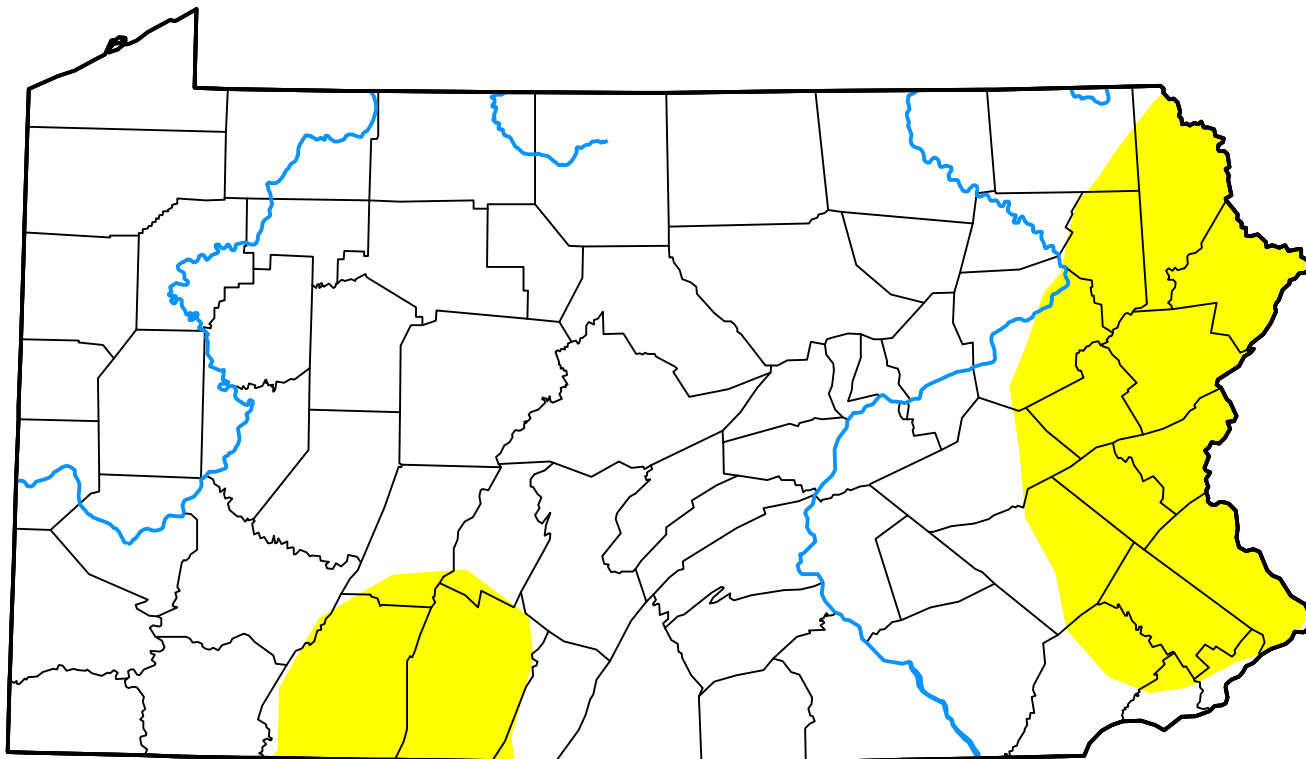

U.S. Drought Monitor Pennsylvania

October 7, 2014
(Released Thursday, Oct. 9, 2014)
Valid 8 a.m. EDT

Intensity:

-  None
-  D0 Abnormally Dry
-  D1 Moderate Drought
-  D2 Severe Drought
-  D3 Extreme Drought
-  D4 Exceptional Drought

The Drought Monitor focuses on broad-scale conditions. Local conditions may vary. For more information on the Drought Monitor, go to <https://droughtmonitor.unl.edu/About.aspx>

Author:

Mark Svoboda
National Drought Mitigation Center