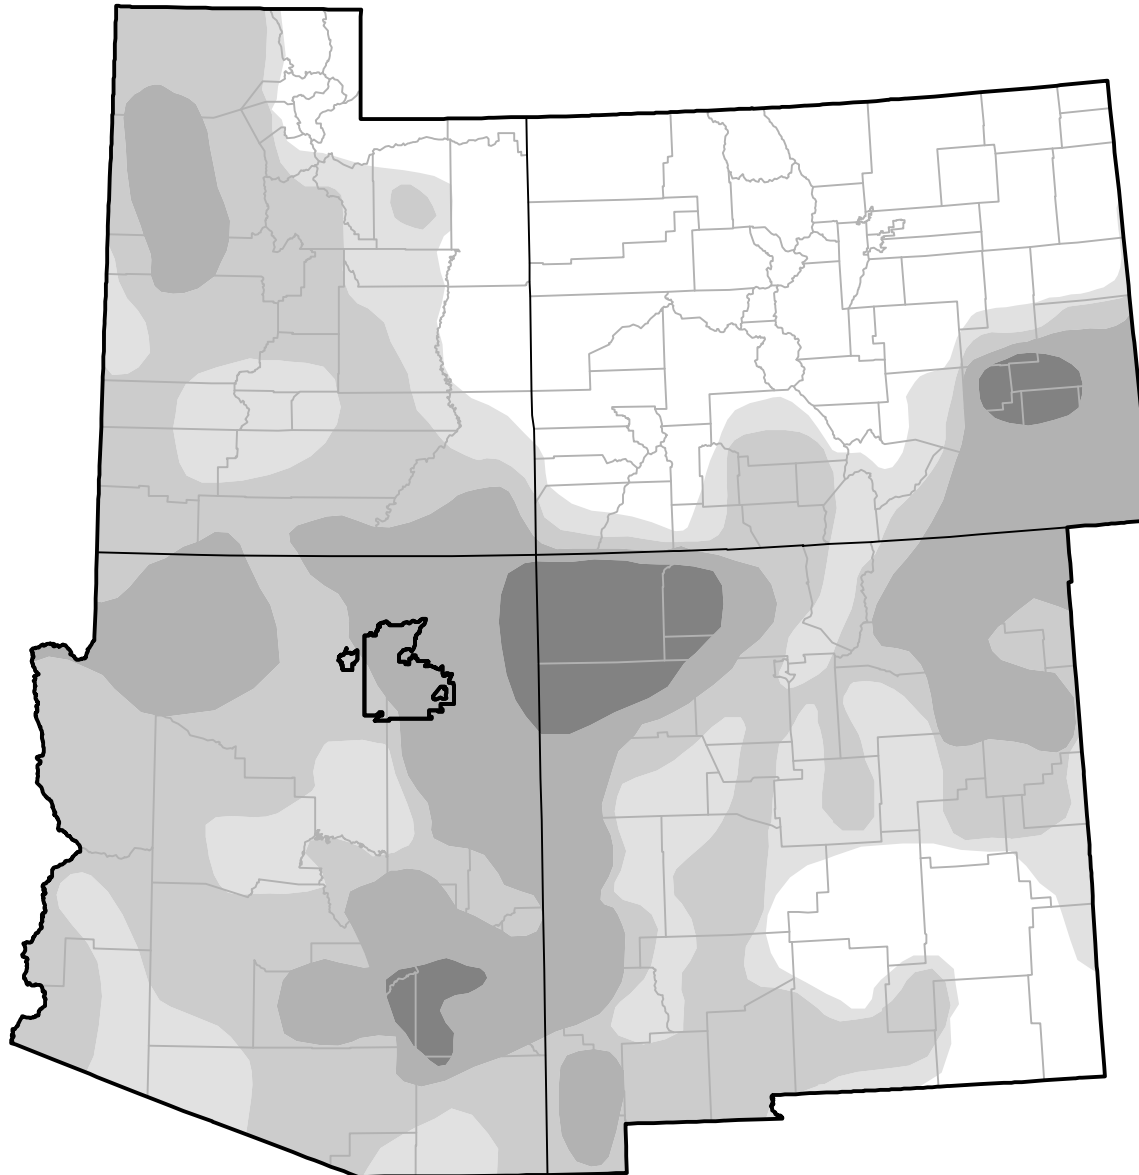

Opportunity RDEWS and Surrounding Areas

Intensity:

-  None
-  D0 Abnormally Dry
-  D1 Moderate Drought
-  D2 Severe Drought
-  D3 Extreme Drought
-  D4 Exceptional Drought

The Drought Monitor focuses on broad-scale conditions. Local conditions may vary. For more information on the Drought Monitor, go to <https://droughtmonitor.unl.edu/About.aspx>

Author:

Mark Svoboda
National Drought Mitigation Center