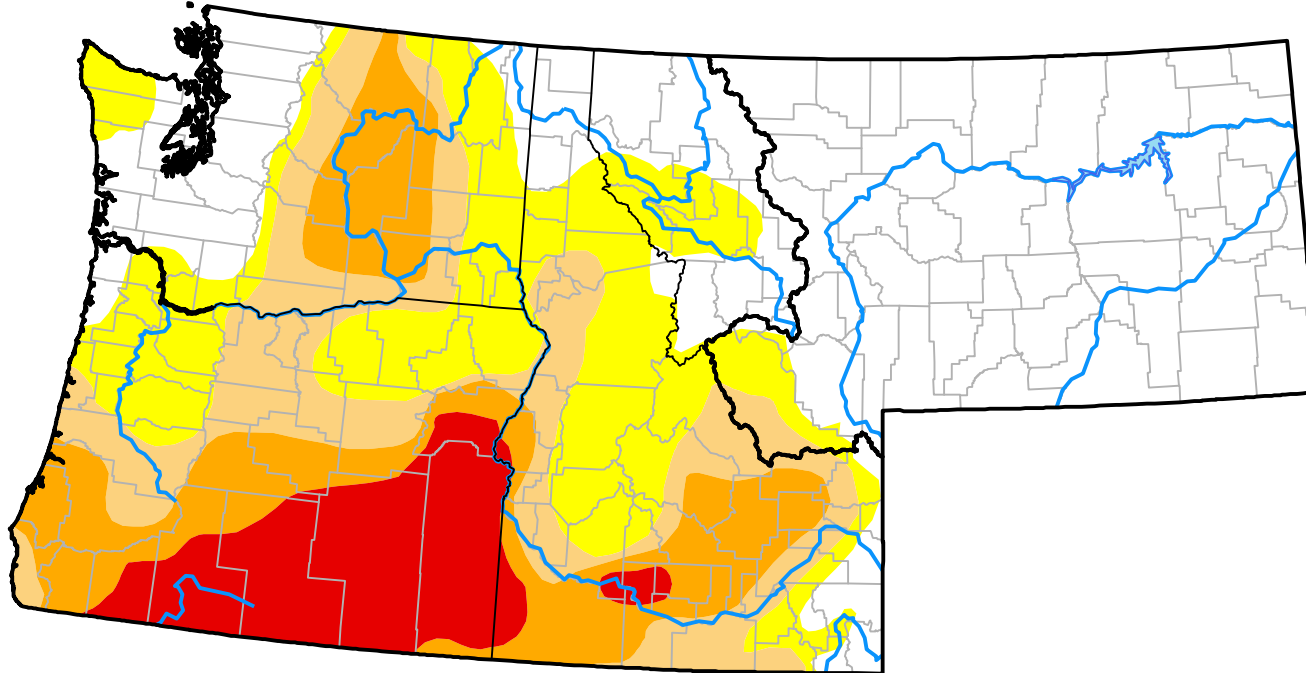

Northwest RDEWS and Surrounding Areas

10:00 a.m. EDT

Intensity:

-  None
-  D0 Abnormally Dry
-  D1 Moderate Drought
-  D2 Severe Drought
-  D3 Extreme Drought
-  D4 Exceptional Drought

The Drought Monitor focuses on broad-scale conditions. Local conditions may vary. For more information on the Drought Monitor, go to <https://droughtmonitor.unl.edu/About.aspx>