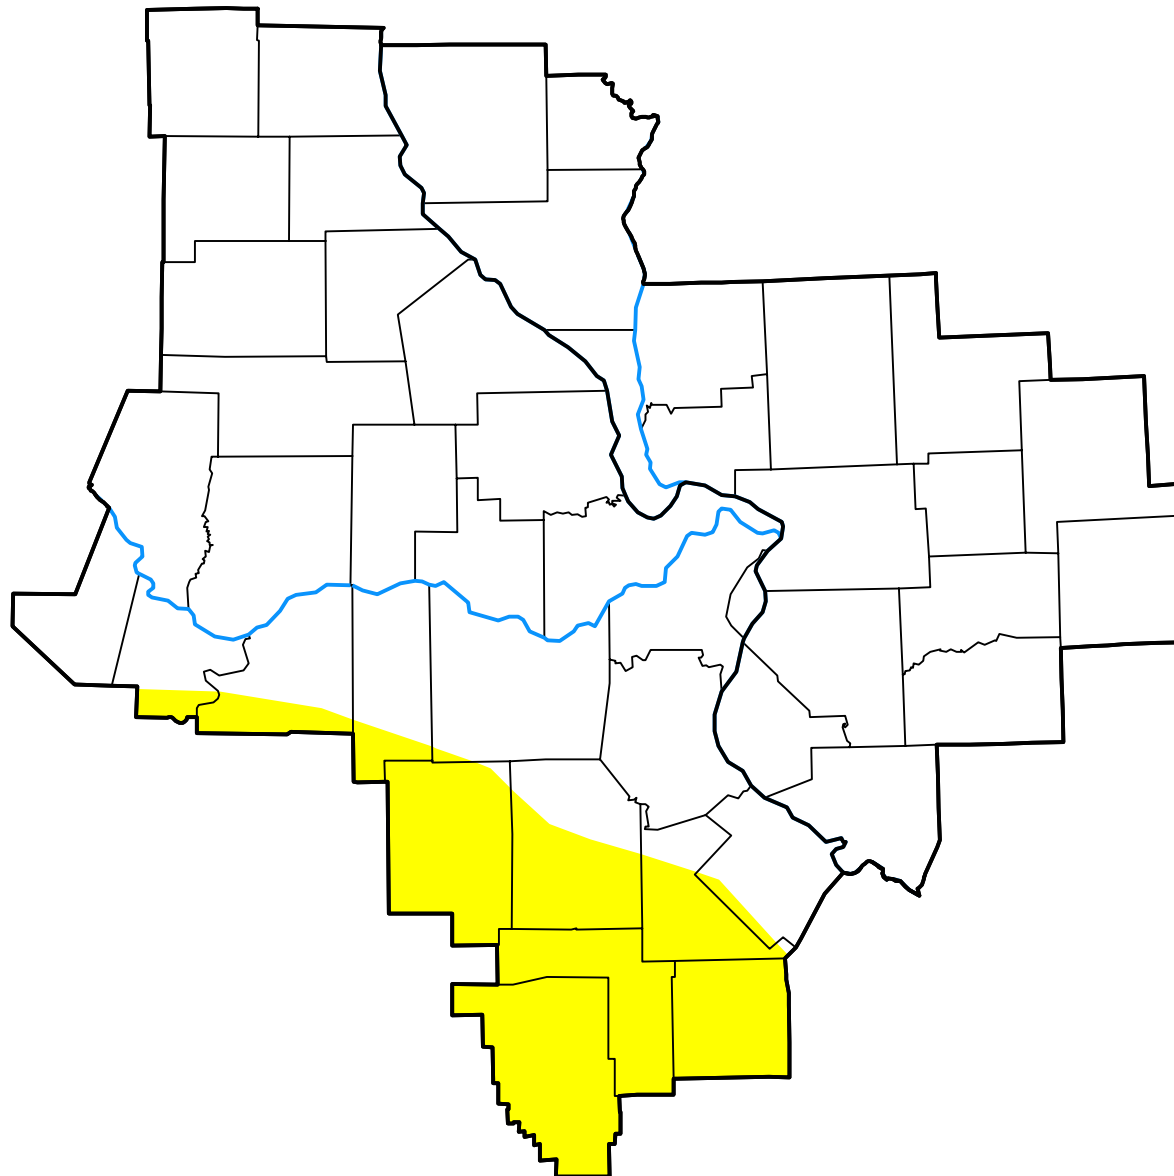

# U.S. Drought Monitor

## Saint Louis, MO WFO

October 7, 2014  
(Released Thursday, Oct. 9, 2014)  
Valid 8 a.m. EDT

### Intensity:

-  None
-  D0 Abnormally Dry
-  D1 Moderate Drought
-  D2 Severe Drought
-  D3 Extreme Drought
-  D4 Exceptional Drought

*The Drought Monitor focuses on broad-scale conditions. Local conditions may vary. For more information on the Drought Monitor, go to <https://droughtmonitor.unl.edu/About.aspx>*