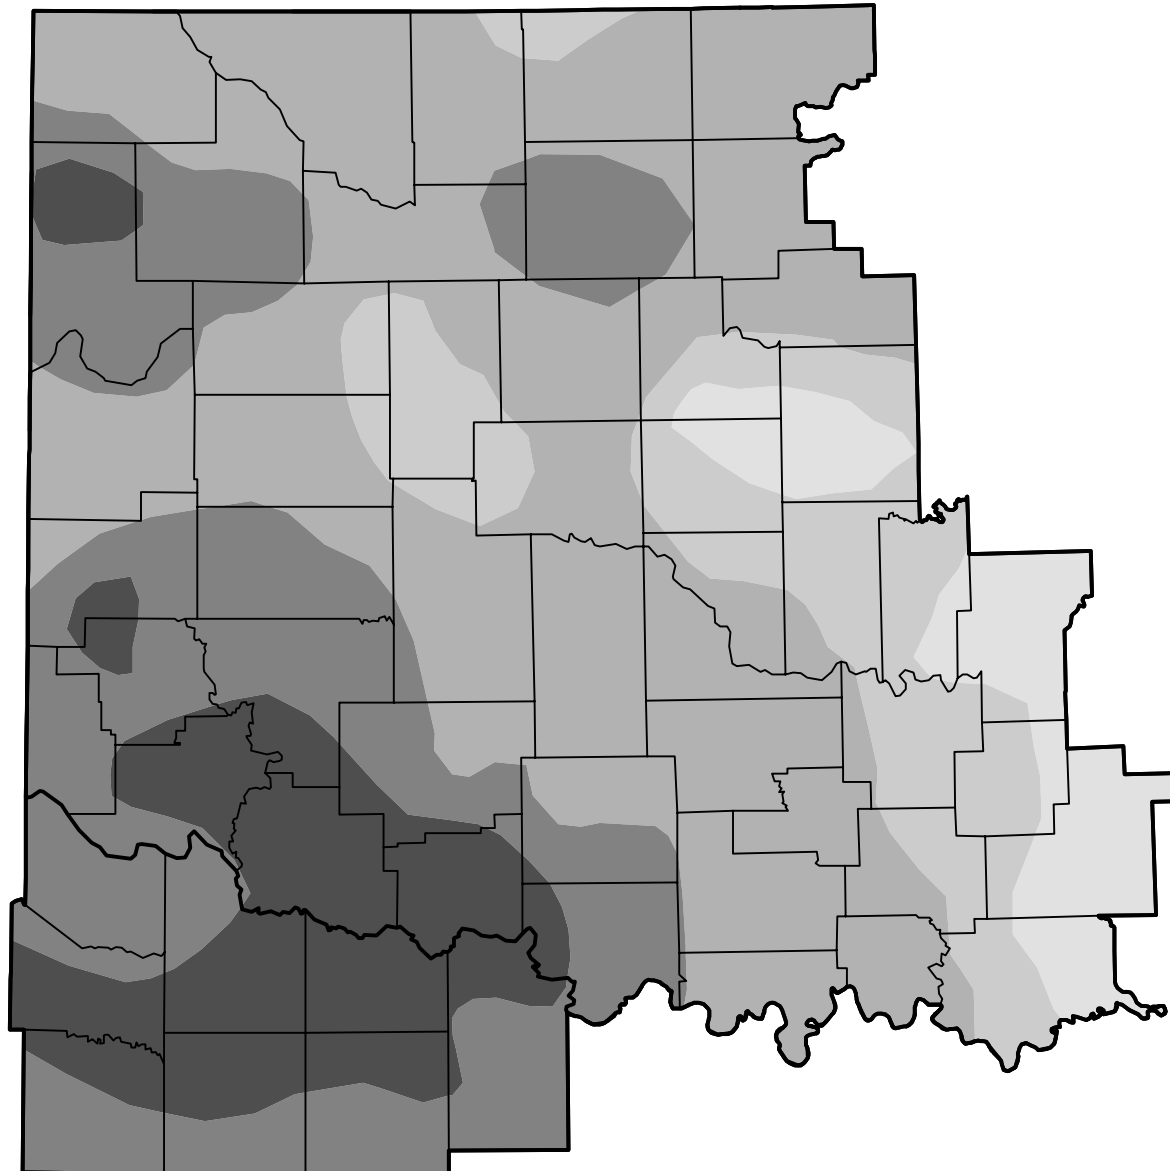

U.S. Drought Monitor Norman, OK WFO

October 7, 2014
(Released Thursday, Oct. 9, 2014)
Valid 8 a.m. EDT

Intensity:

-  None
-  D0 Abnormally Dry
-  D1 Moderate Drought
-  D2 Severe Drought
-  D3 Extreme Drought
-  D4 Exceptional Drought

The Drought Monitor focuses on broad-scale conditions. Local conditions may vary. For more information on the Drought Monitor, go to <https://droughtmonitor.unl.edu/About.aspx>

Author:

Mark Svoboda
National Drought Mitigation Center