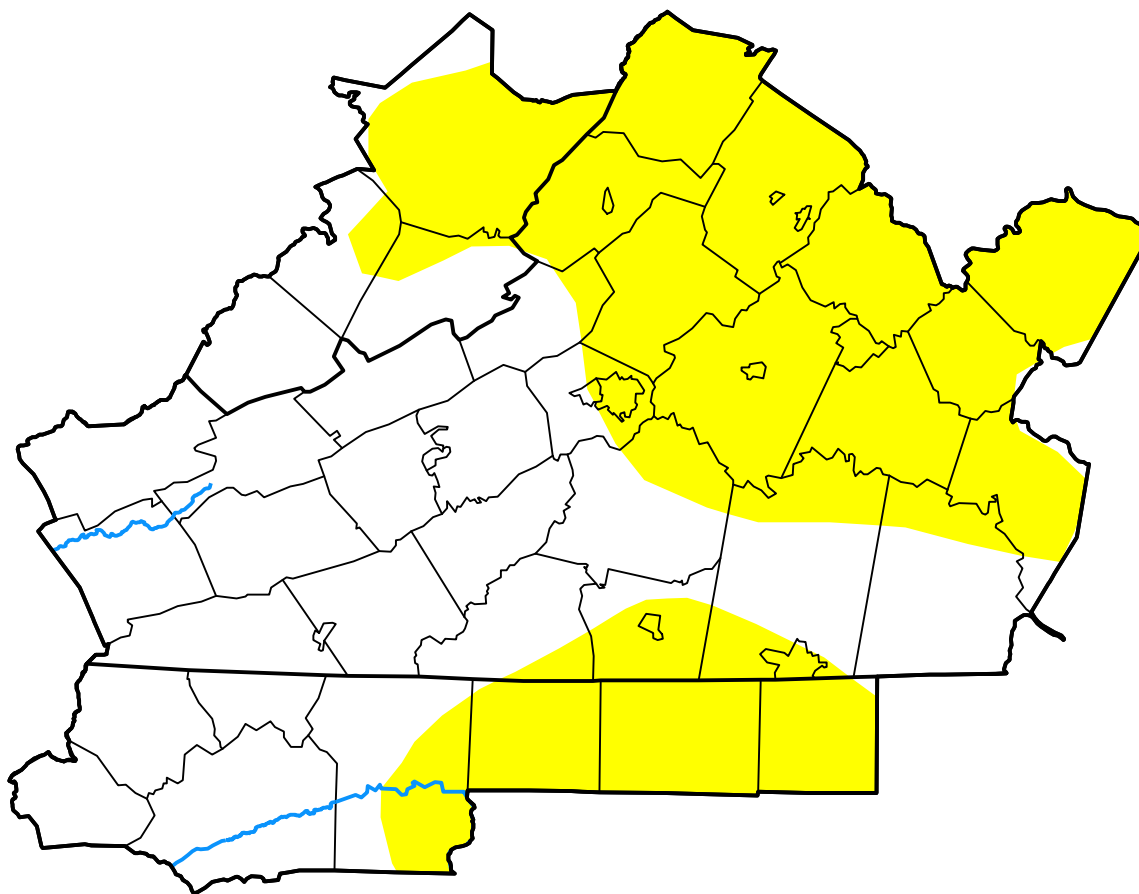

U.S. Drought Monitor

Blacksburg, VA WFO

October 7, 2014
 (Released Thursday, Oct. 9, 2014)
 Valid 8 a.m. EDT

Drought Conditions (Percent Area)

	None	D0-D4	D1-D4	D2-D4	D3-D4	D4
Current	52.55	47.45	0.00	0.00	0.00	0.00
Last Week <i>10-02-2014</i>	54.91	45.09	0.00	0.00	0.00	0.00
3 Months Ago <i>07-10-2014</i>	68.89	31.11	0.00	0.00	0.00	0.00
Start of Calendar Year <i>01-02-2014</i>	100.00	0.00	0.00	0.00	0.00	0.00
Start of Water Year <i>10-02-2014</i>	54.91	45.09	0.00	0.00	0.00	0.00
One Year Ago <i>10-10-2013</i>	100.00	0.00	0.00	0.00	0.00	0.00

Intensity:

- None
- D0 Abnormally Dry
- D1 Moderate Drought
- D2 Severe Drought
- D3 Extreme Drought
- D4 Exceptional Drought

The Drought Monitor focuses on broad-scale conditions. Local conditions may vary. For more information on the Drought Monitor, go to <https://droughtmonitor.unl.edu/About.aspx>