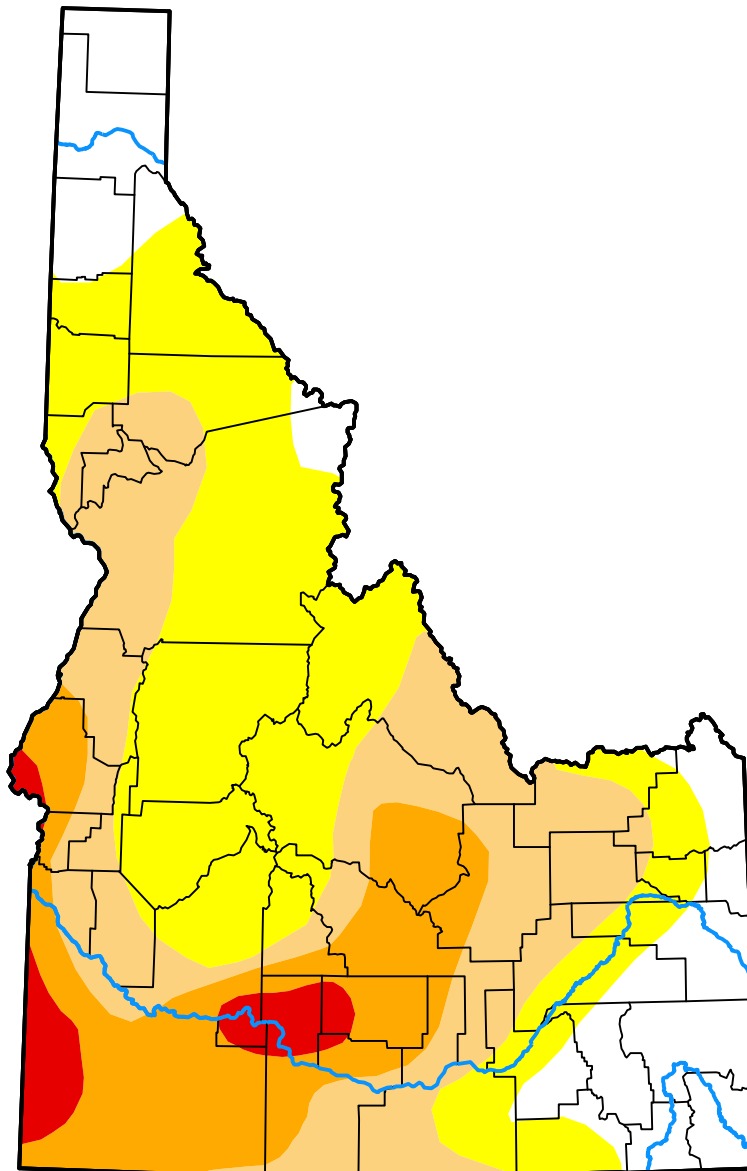

U.S. Drought Monitor Idaho

October 21, 2014
(Released Thursday, Oct. 23, 2014)
Valid 8 a.m. EDT

Intensity:

-  None
-  D0 Abnormally Dry
-  D1 Moderate Drought
-  D2 Severe Drought
-  D3 Extreme Drought
-  D4 Exceptional Drought

The Drought Monitor focuses on broad-scale conditions. Local conditions may vary. For more information on the Drought Monitor, go to <https://droughtmonitor.unl.edu/About.aspx>

Author:

Michael Brewer
NCEI/NOAA