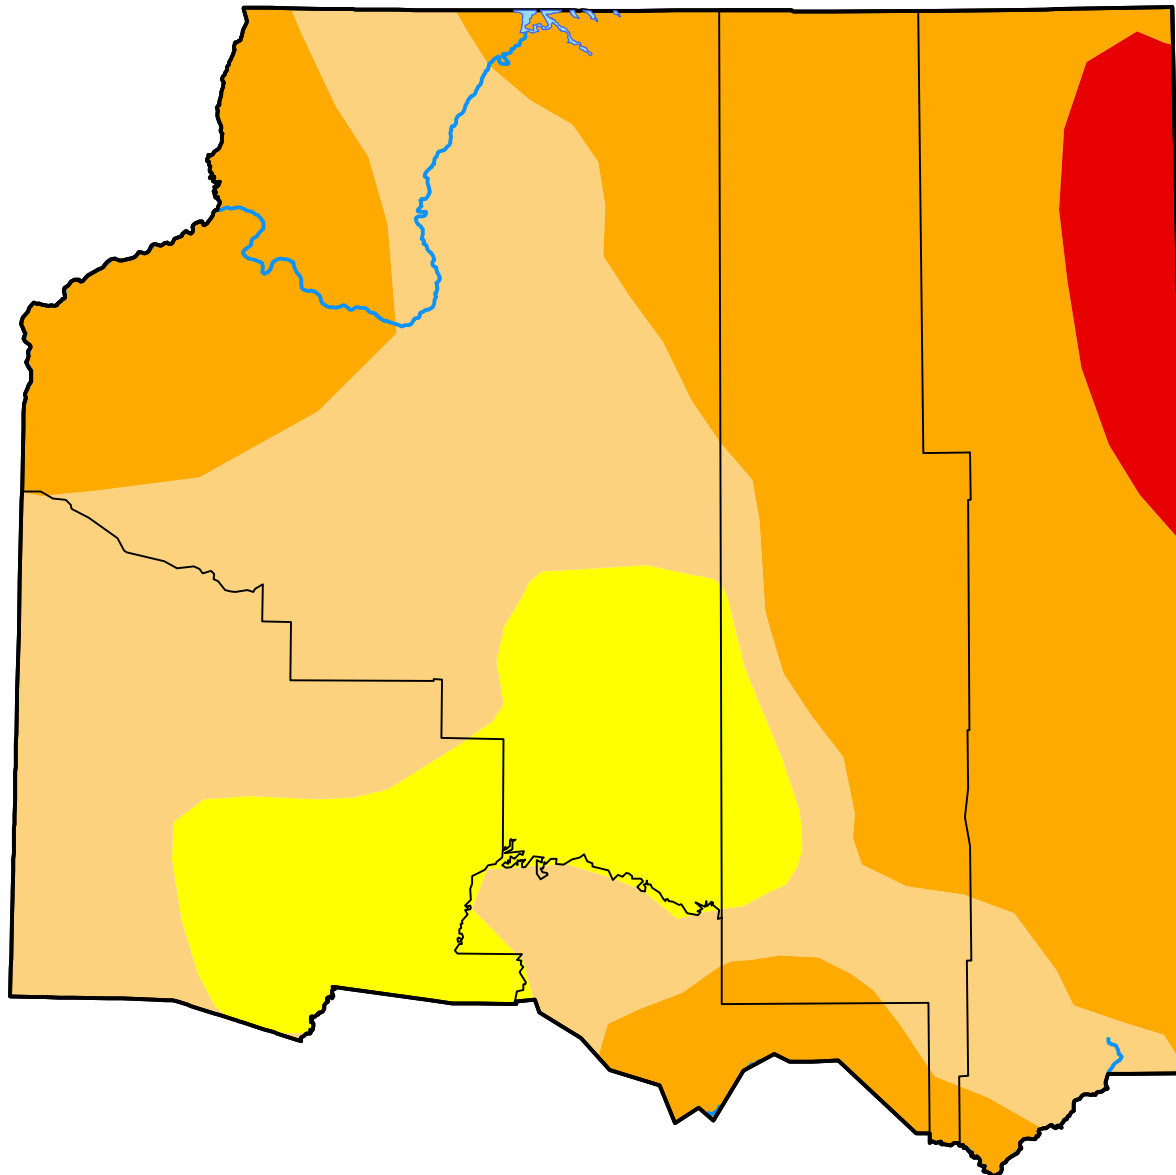

U.S. Drought Monitor Flagstaff, AZ WFO

October 21, 2014
(Released Thursday, Oct. 23, 2014)
Valid 8 a.m. EDT

Intensity:

-  None
-  D0 Abnormally Dry
-  D1 Moderate Drought
-  D2 Severe Drought
-  D3 Extreme Drought
-  D4 Exceptional Drought

The Drought Monitor focuses on broad-scale conditions. Local conditions may vary. For more information on the Drought Monitor, go to <https://droughtmonitor.unl.edu/About.aspx>

Author:

Michael Brewer
NCEI/NOAA