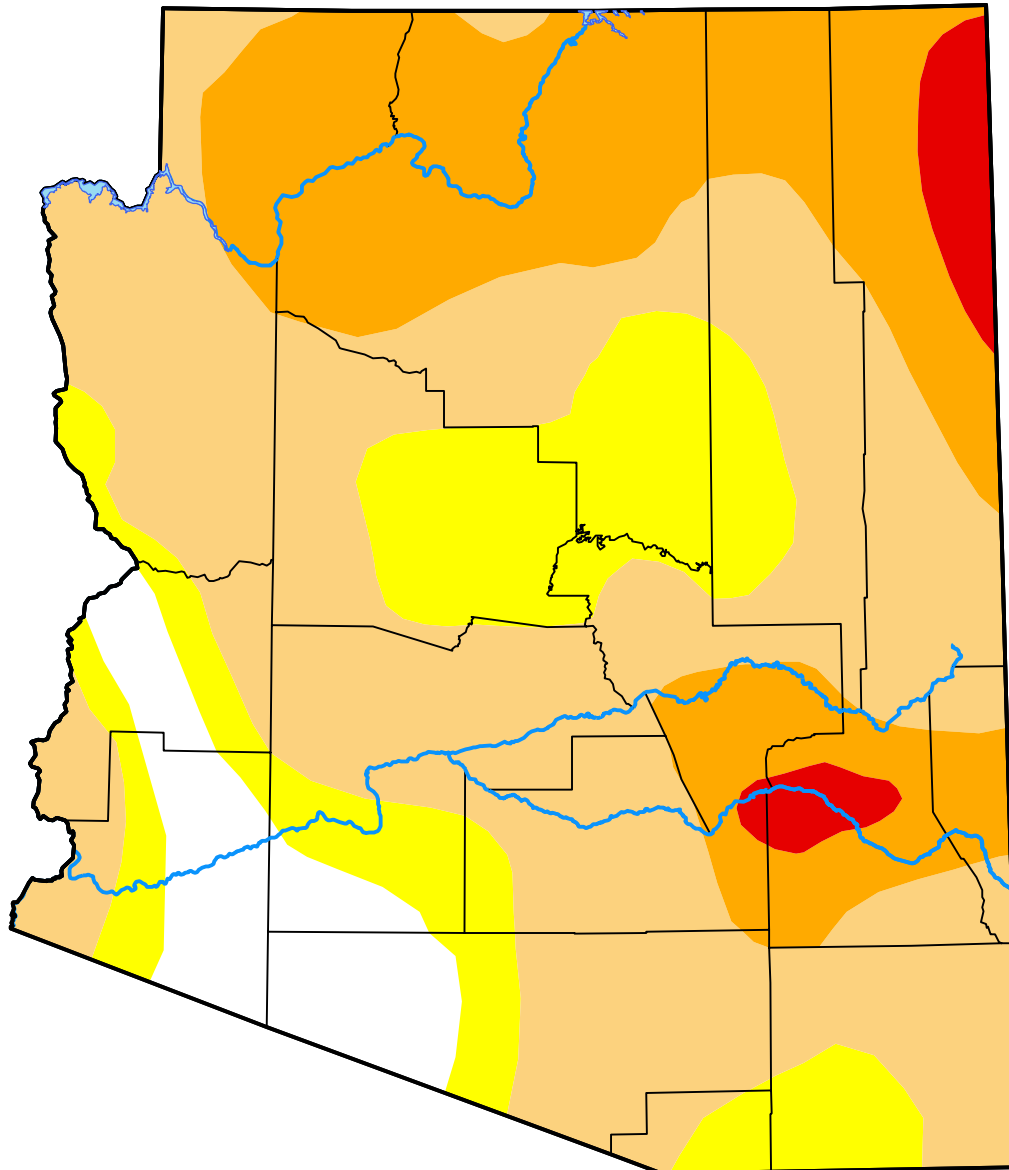

U.S. Drought Monitor Arizona

February 3, 2015
(Released Thursday, Feb. 5, 2015)
Valid 7 a.m. EST

Intensity:

-  None
-  D0 Abnormally Dry
-  D1 Moderate Drought
-  D2 Severe Drought
-  D3 Extreme Drought
-  D4 Exceptional Drought

The Drought Monitor focuses on broad-scale conditions. Local conditions may vary. For more information on the Drought Monitor, go to <https://droughtmonitor.unl.edu/About.aspx>

Author:

Brian Fuchs
National Drought Mitigation Center