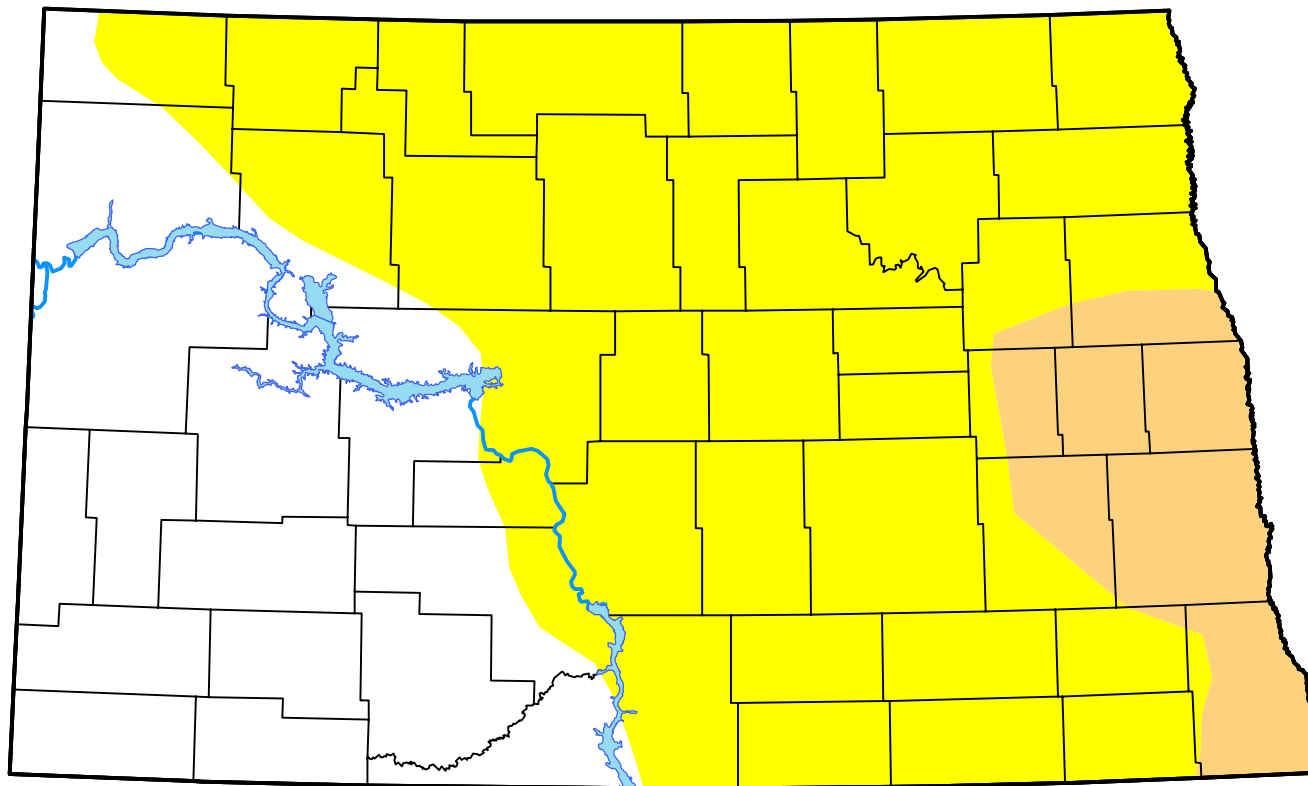

U.S. Drought Monitor North Dakota

February 3, 2015
(Released Thursday, Feb. 5, 2015)
Valid 7 a.m. EST

Intensity:

-  None
-  D0 Abnormally Dry
-  D1 Moderate Drought
-  D2 Severe Drought
-  D3 Extreme Drought
-  D4 Exceptional Drought

The Drought Monitor focuses on broad-scale conditions. Local conditions may vary. For more information on the Drought Monitor, go to <https://droughtmonitor.unl.edu/About.aspx>

Author:

Brian Fuchs
National Drought Mitigation Center