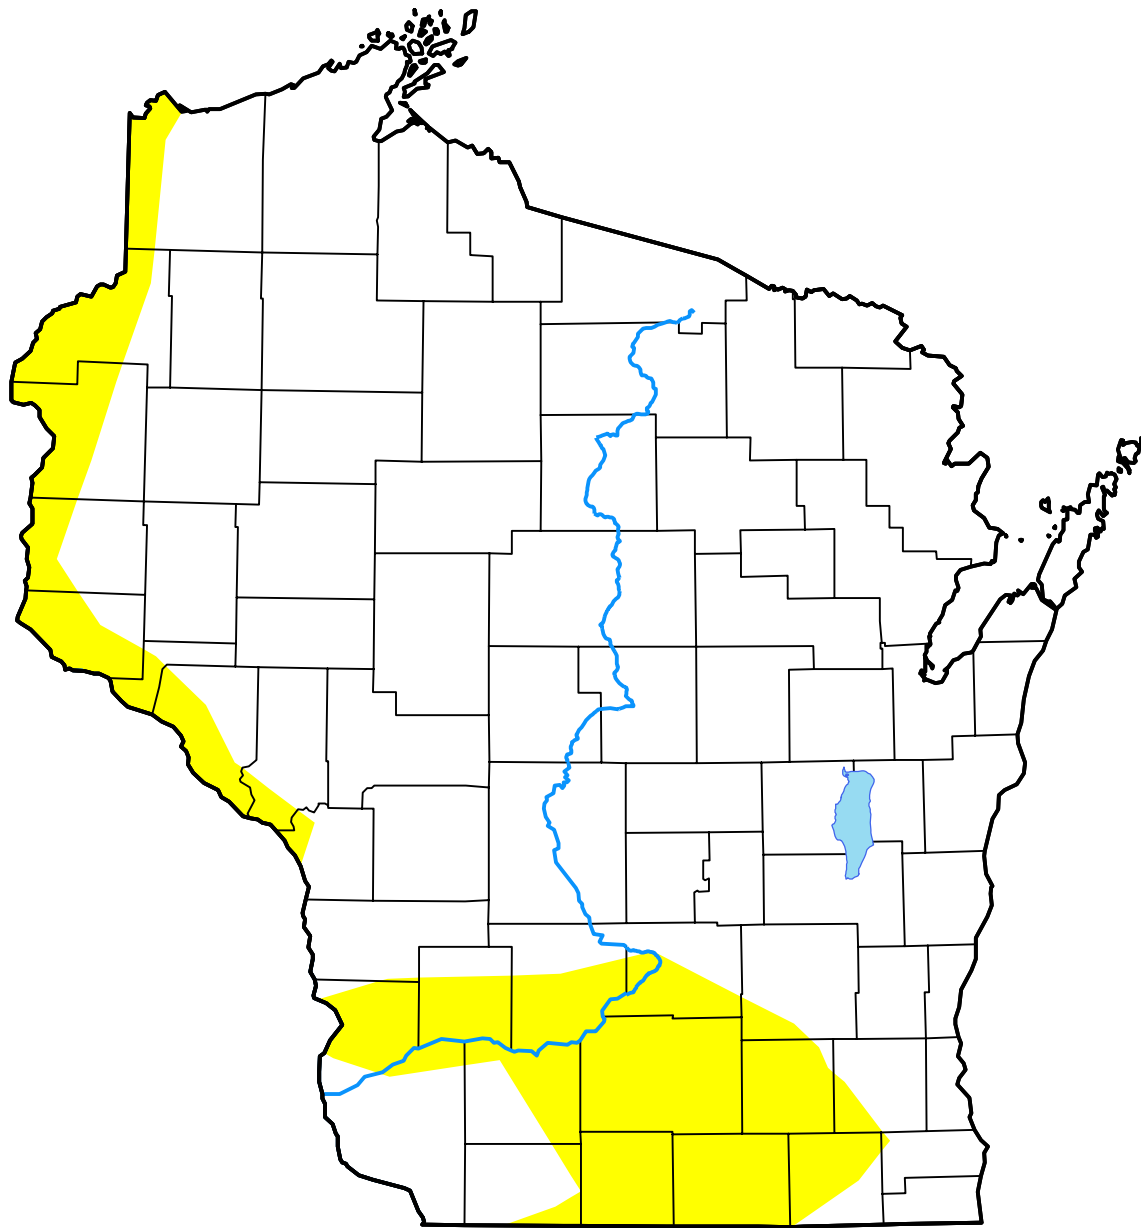

U.S. Drought Monitor

Wisconsin

February 3, 2015
 (Released Thursday, Feb. 5, 2015)
 Valid 7 a.m. EST

Drought Conditions (Percent Area)

	None	D0-D4	D1-D4	D2-D4	D3-D4	D4
Current	83.95	16.05	0.00	0.00	0.00	0.00
Last Week <i>01-29-2015</i>	81.93	18.07	0.00	0.00	0.00	0.00
3 Months Ago <i>11-06-2014</i>	100.00	0.00	0.00	0.00	0.00	0.00
Start of Calendar Year <i>12-31-2014</i>	100.00	0.00	0.00	0.00	0.00	0.00
Start of Water Year <i>10-02-2014</i>	92.99	7.01	0.00	0.00	0.00	0.00
One Year Ago <i>02-06-2014</i>	59.94	40.06	23.10	4.12	0.00	0.00

Intensity:

- None
- D0 Abnormally Dry
- D1 Moderate Drought
- D2 Severe Drought
- D3 Extreme Drought
- D4 Exceptional Drought

The Drought Monitor focuses on broad-scale conditions. Local conditions may vary. For more information on the Drought Monitor, go to <https://droughtmonitor.unl.edu/About.aspx>