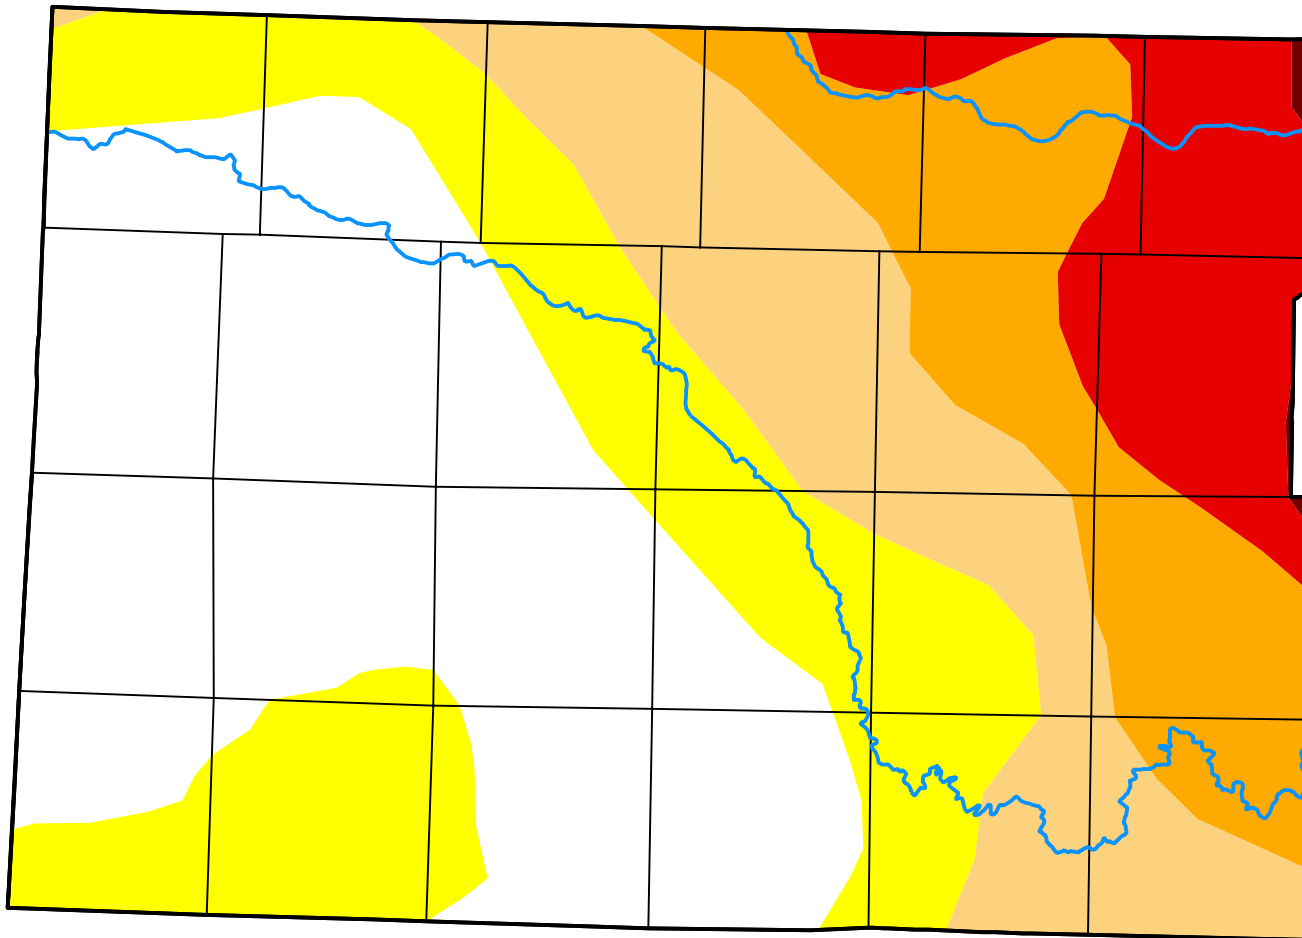

U.S. Drought Monitor Lubbock, TX WFO

February 3, 2015
(Released Thursday, Feb. 5, 2015)
Valid 7 a.m. EST

Intensity:

-  None
-  D0 Abnormally Dry
-  D1 Moderate Drought
-  D2 Severe Drought
-  D3 Extreme Drought
-  D4 Exceptional Drought

The Drought Monitor focuses on broad-scale conditions. Local conditions may vary. For more information on the Drought Monitor, go to <https://droughtmonitor.unl.edu/About.aspx>

Author:

Brian Fuchs
National Drought Mitigation Center