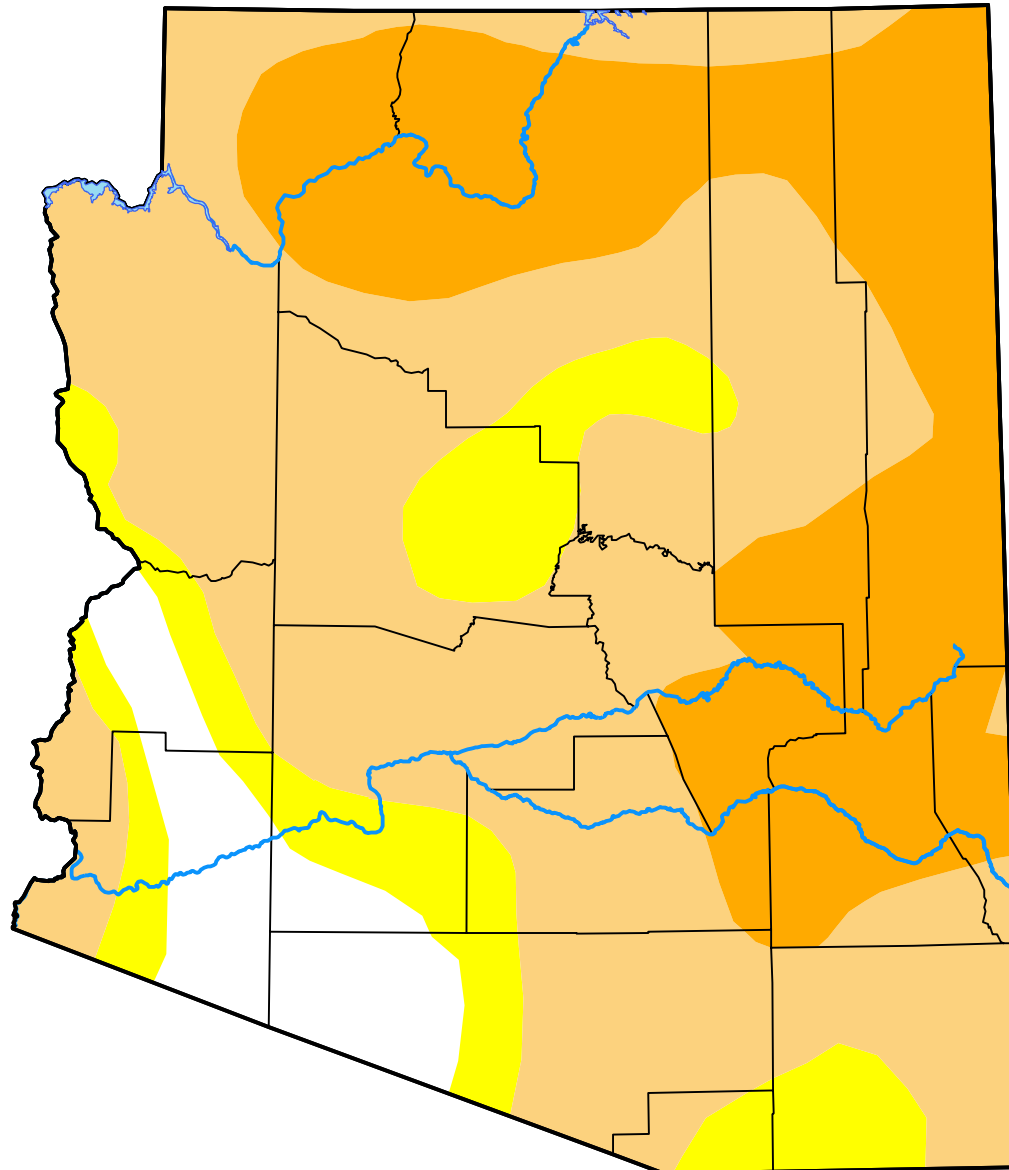

U.S. Drought Monitor

Arizona

May 12, 2015
(Released Thursday, May. 14, 2015)
Valid 8 a.m. EDT

Intensity:

-  None
-  D0 Abnormally Dry
-  D1 Moderate Drought
-  D2 Severe Drought
-  D3 Extreme Drought
-  D4 Exceptional Drought

The Drought Monitor focuses on broad-scale conditions. Local conditions may vary. For more information on the Drought Monitor, go to <https://droughtmonitor.unl.edu/About.aspx>

Author:

Mark Svoboda
National Drought Mitigation Center